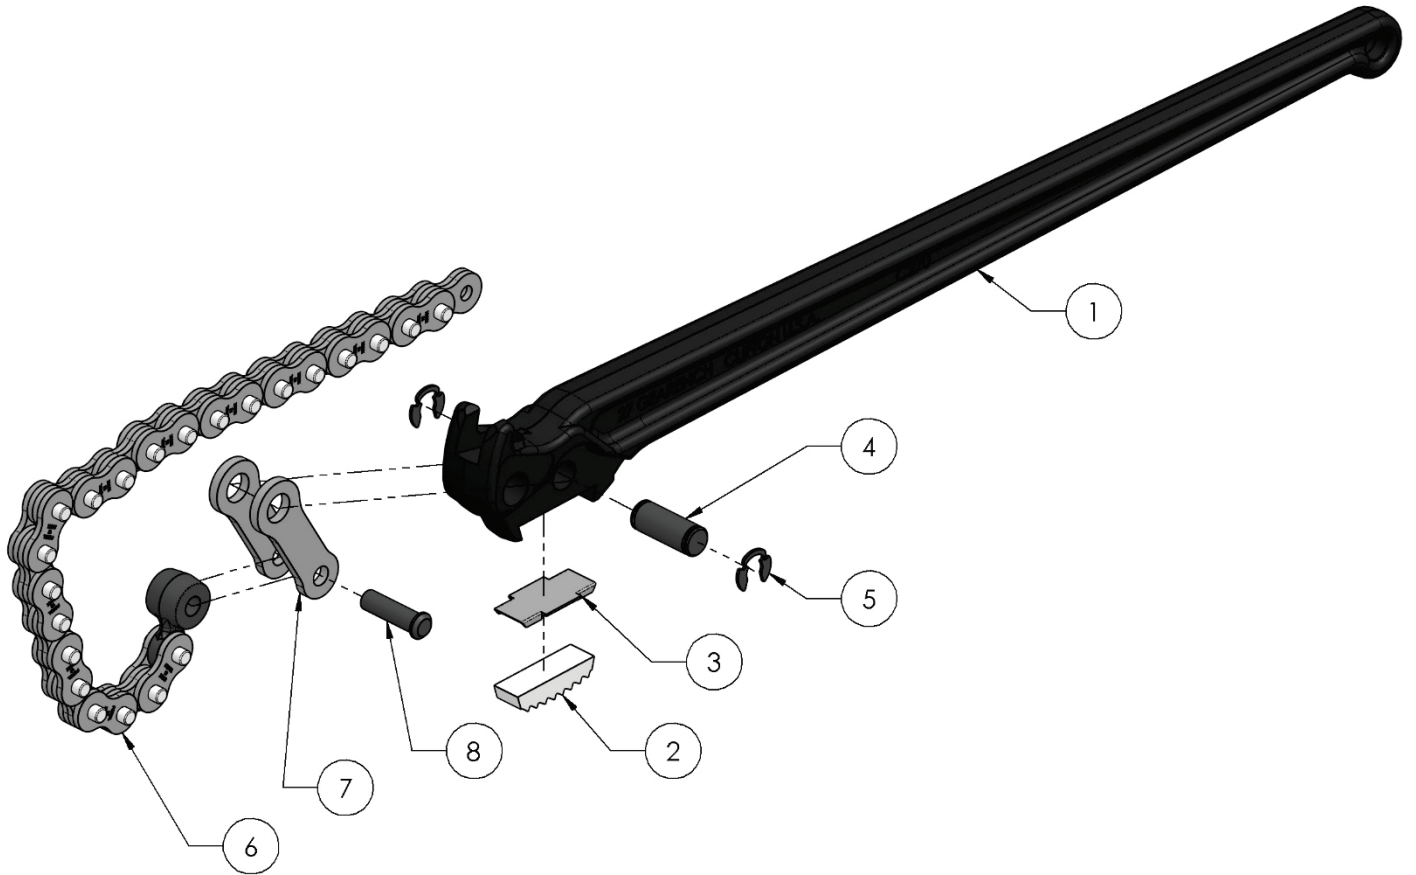

# PETOL™ FITTING TONG – C27-F Parts List

Item	Qty.	Part Number	Description
1	1	C27-FH	Handle
2	1	HI40T	Tooth insert
3	1	C275	Insert retainer clip
4	1	HP072	Stirrup link – handle pin with klipring
5	2	HXKR050	Stirrup link – handle pin klipring only
6	1	*	Chain assembly with master link
7	2	C277	Stirrup link
8	1	HP316	Stirrup link – master link rivet