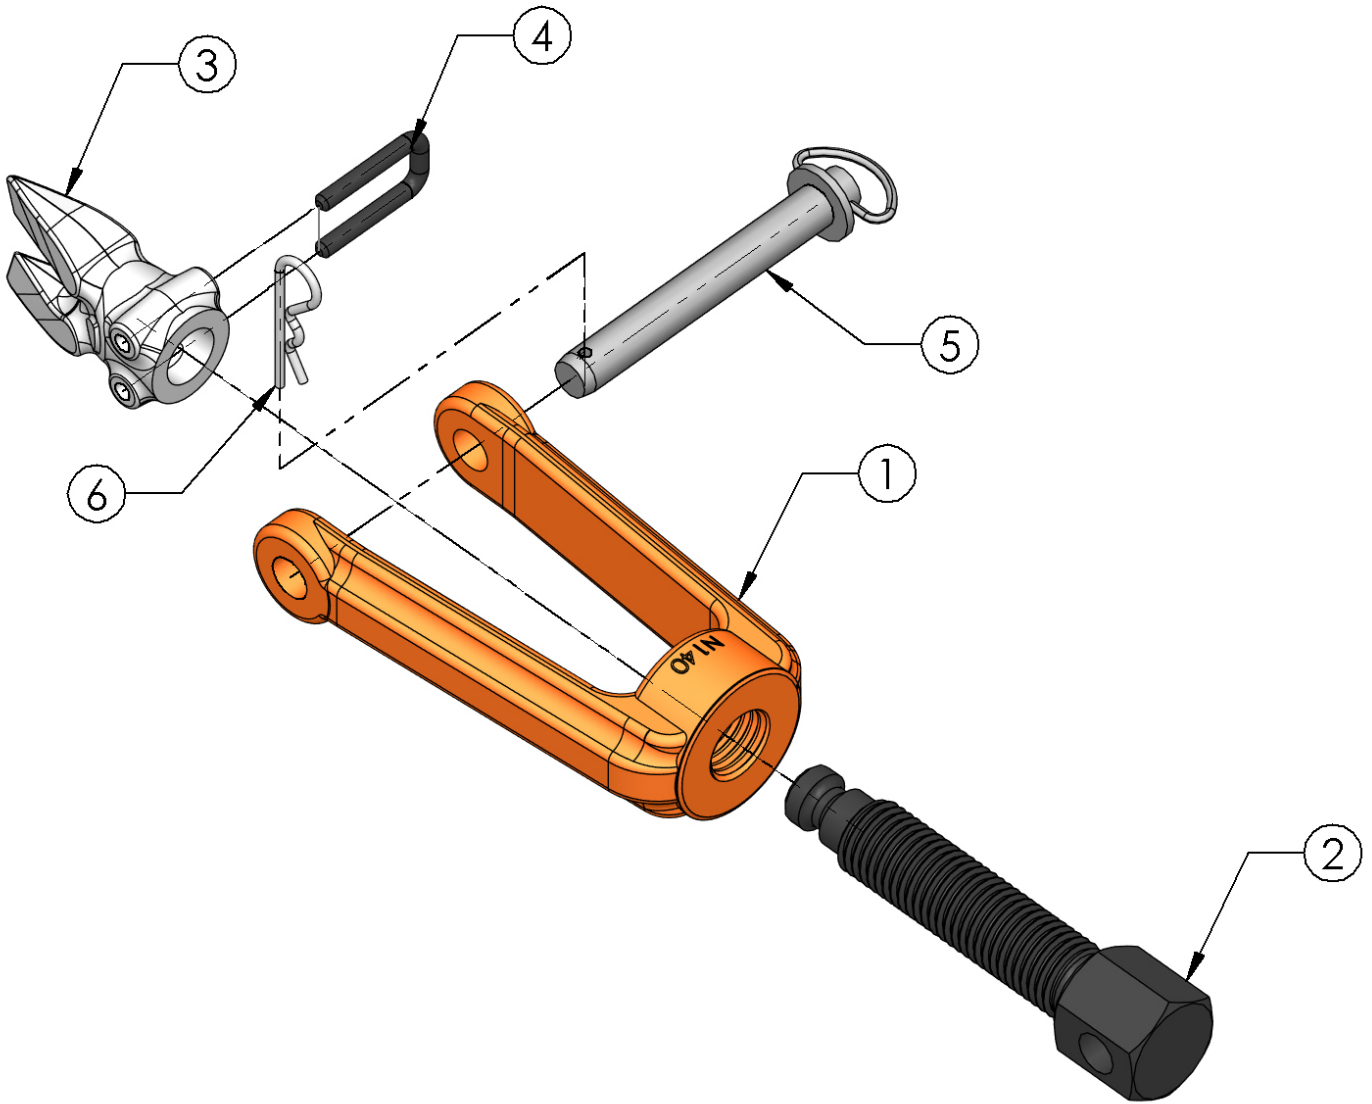

PETOL™ FLANGE SPREADER – N14 Parts List

Item	Qty.	Part Number	Description
1	1	N140	Frame
2	1	NS1	Screw
3	1	N144-0	Wedge
4	1	NUC1	U-clip
5	1	HP265	Flange Pin w/Hitch pin clip
6	1	HXH1251	Hitch pin clip only