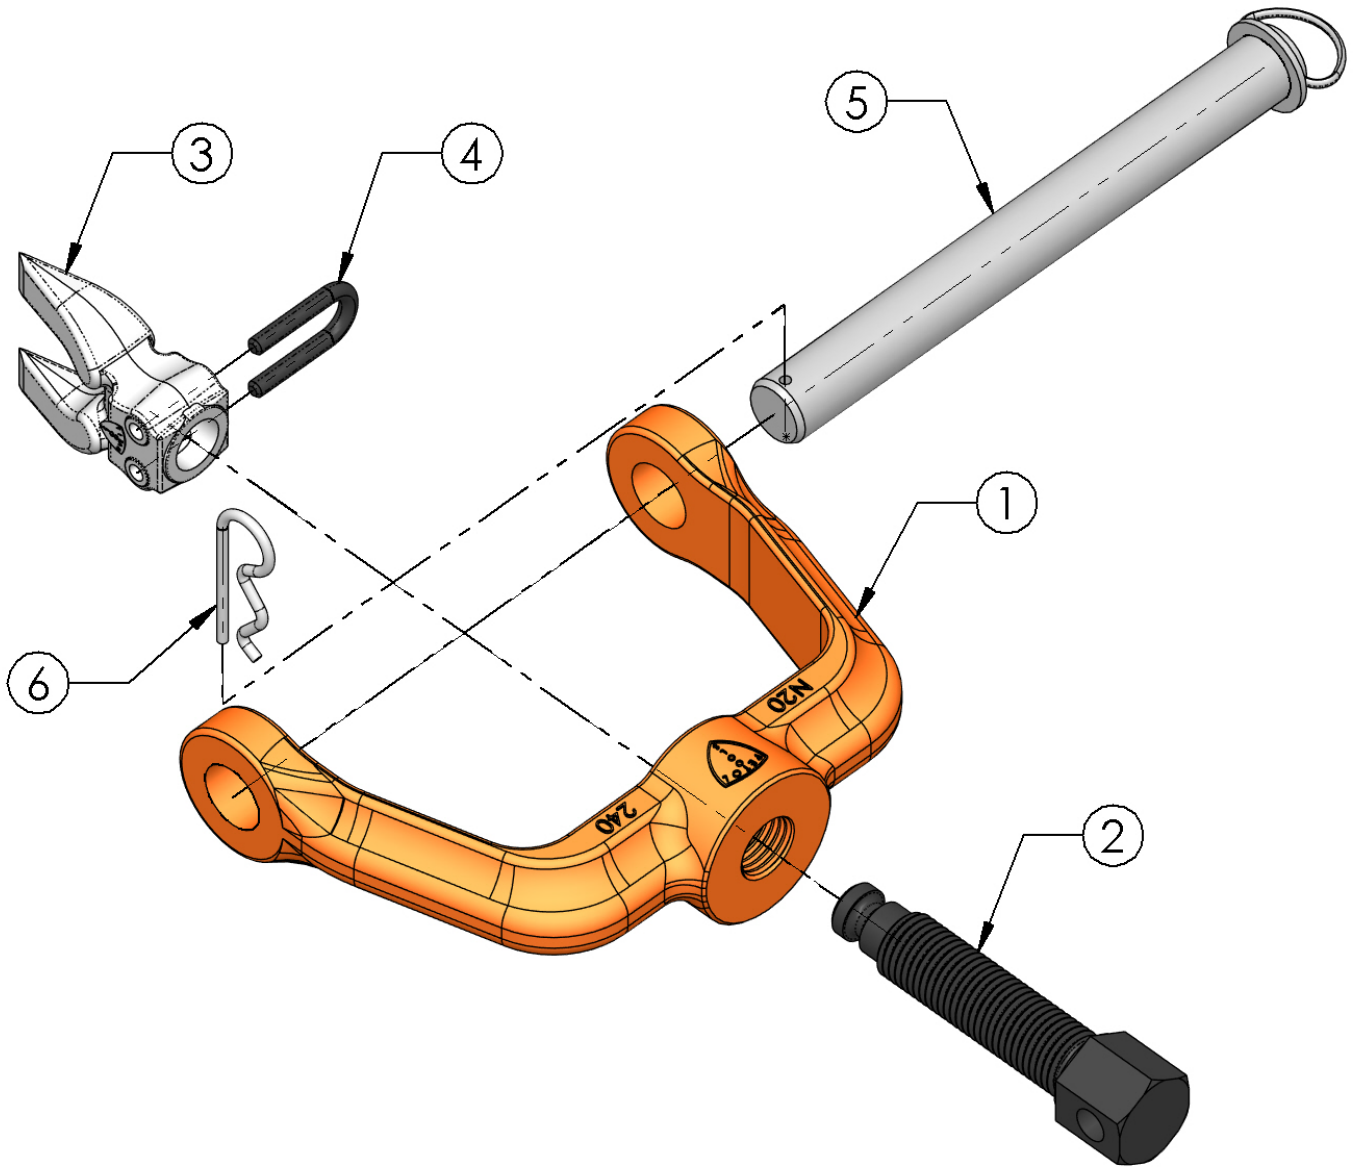

PETOL™ FLANGE SPREADER – N2024 Parts List

Item	Qty.	Part Number	Description
1	1	N20240	Frame
2	1	NS2	Screw
3	1	N121620-0	Wedge
4	1	NUC2	U-clip
5	1	HP270	Flange Pin w/Hitch pin clip
6	1	HXH1881	Hitch pin clip only