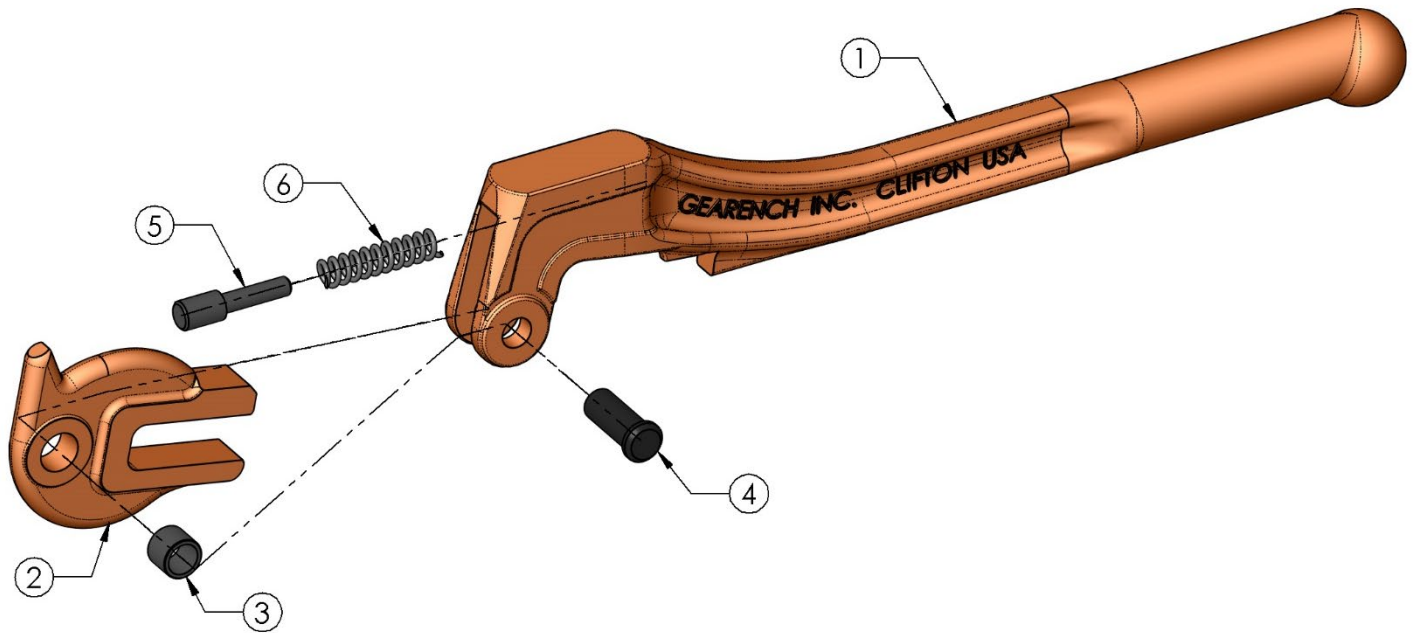

# PETOL™ SUCKEROD WRENCH – QA0-14 Parts List

Item	Qty.	Part Number	Description
1	1	QH014	Handle
2	1	QJ014	Jaw
3	1	HU41	Bushing
4	1	HP021	Rivet
5	1	HG51	Spring guide (plunger)
6	1	HS12	Spring

QBRSP014 Repair Kit	
Item	Qty.
3	1
4	1
5	1
6	1