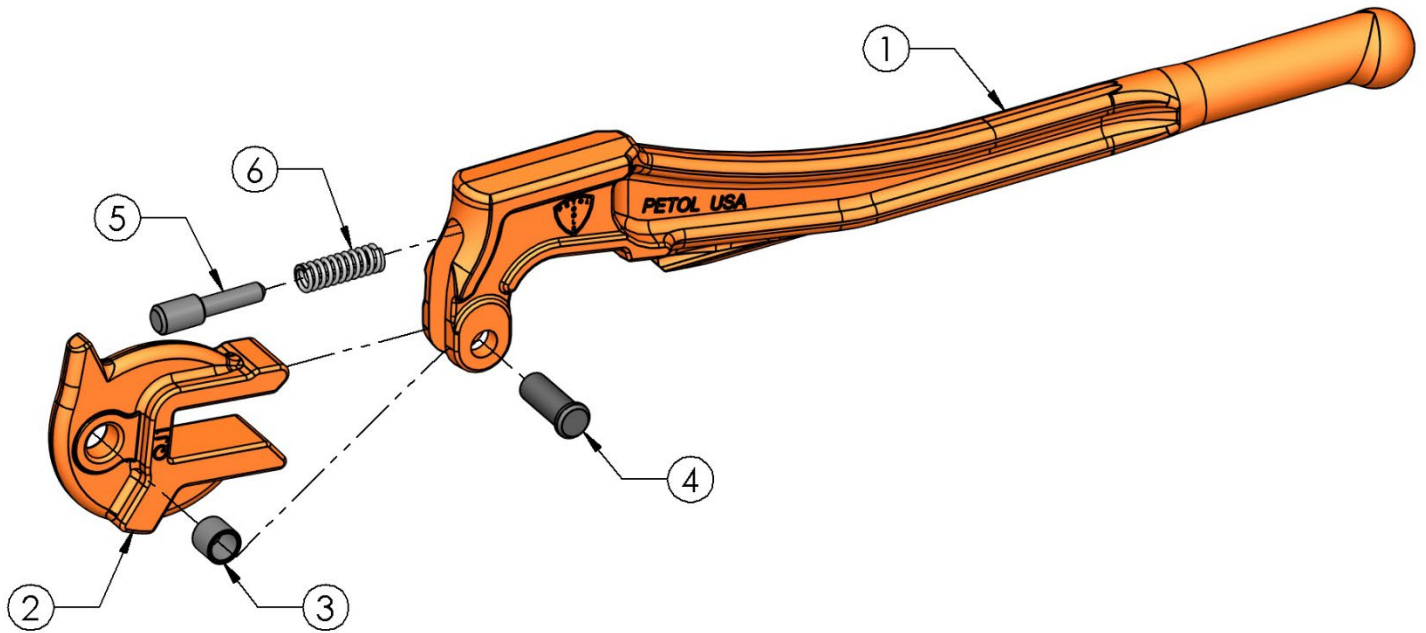

PETOL™ SUCKEROD WRENCH – QA1-19 Parts List

Item	Qty.	Part Number	Description
1	1	QH219	Handle
2	1	QJ1	Jaw
3	1	HU38	Bushing
4	1	HP022	Rivet
5	1	HG52	Spring guide (plunger)
6	1	HS06	Spring

QBRSP1 Repair Kit	
Item	Qty.
3	1
4	1
5	1
6	1