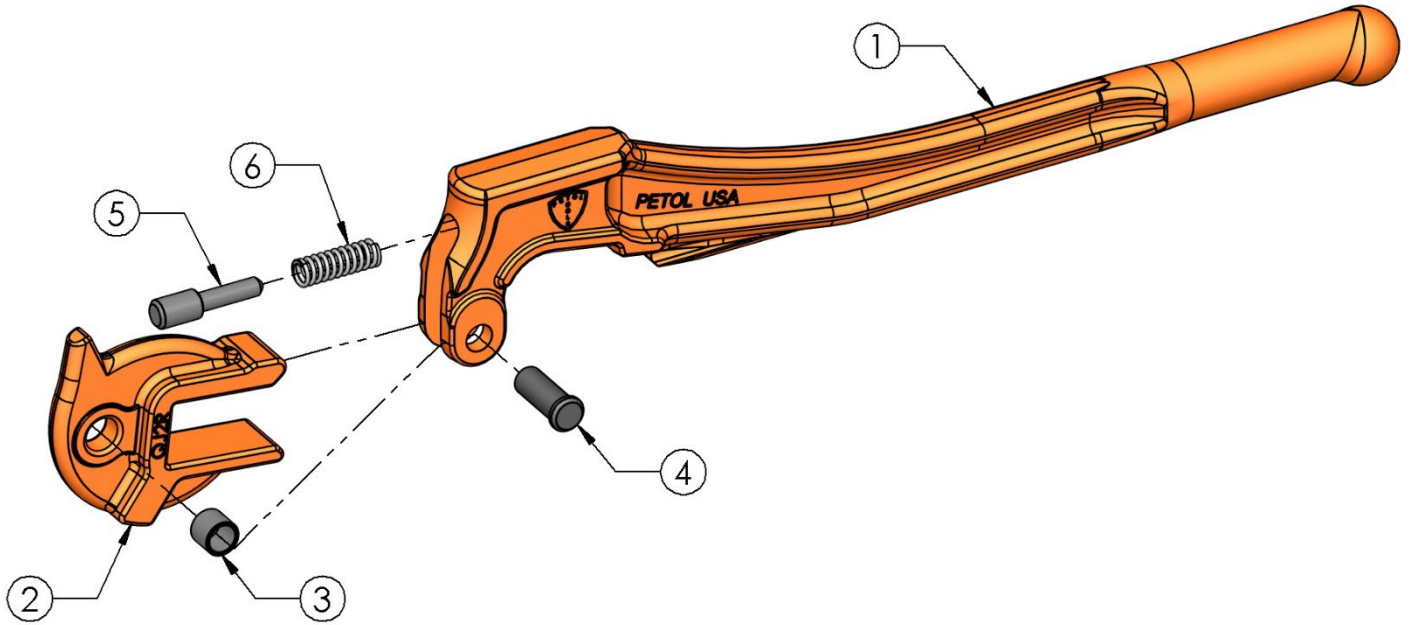

PETOL™ SUCKEROD WRENCH – QA2-19R Parts List

Item	Qty.	Part Number	Description
1	1	QH219	Handle
2	1	QJ2R	Jaw
3	1	HU38	Bushing
4	1	HP022	Rivet
5	1	HG52	Spring guide (plunger)
6	1	HS06	Spring

QBRSP1 Repair Kit	
Item	Qty.
3	1
4	1
5	1
6	1