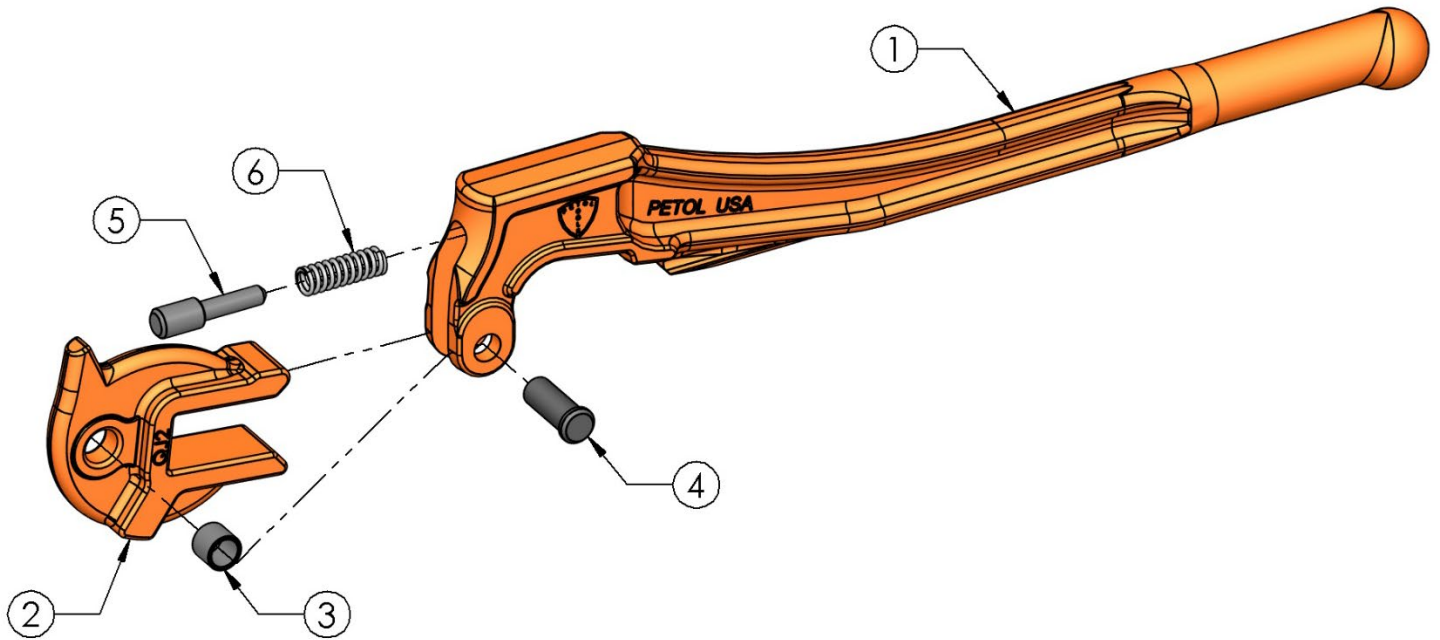

PETOL™ SUCKEROD WRENCH – QA2-19 Parts List

Item	Qty.	Part Number	Description
1	1	QH219	Handle
2	1	QJ2	Jaw
3	1	HU38	Bushing
4	1	HP022	Rivet
5	1	HG52	Spring guide (plunger)
6	1	HS06	Spring

QBRSP1 Repair Kit	
Item	Qty.
3	1
4	1
5	1
6	1