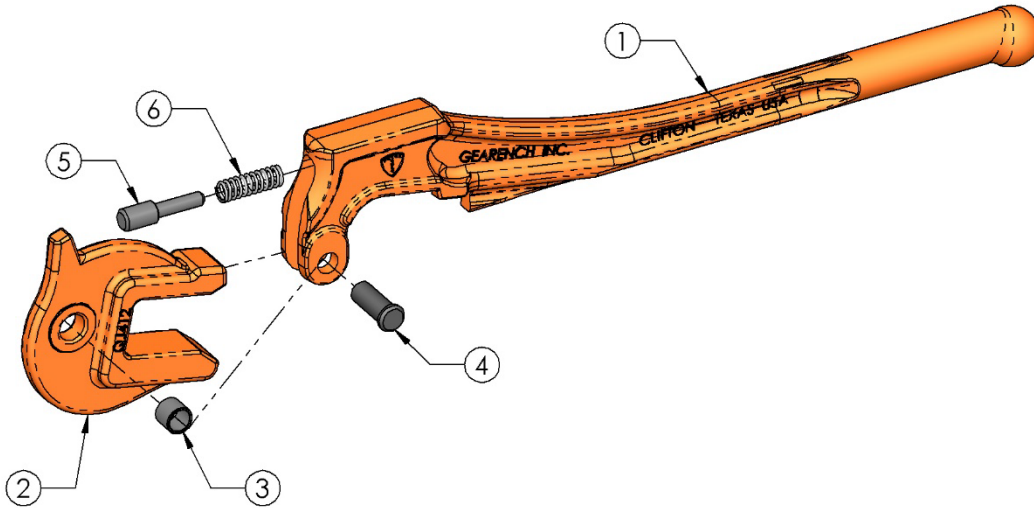

# PETOL™ SUCKEROD WRENCH – QA4-19 Parts List

Item	Qty.	Part Number	Description
1	1	QH419	Handle
2	1	QJ412	Jaw
3	1	HU38	Bushing
4	1	HP022	Rivet
5	1	HG52	Spring guide (plunger)
6	1	HS06	Spring

QBRSP1 Repair Kit	
Item	Qty.
3	1
4	1
5	1
6	1