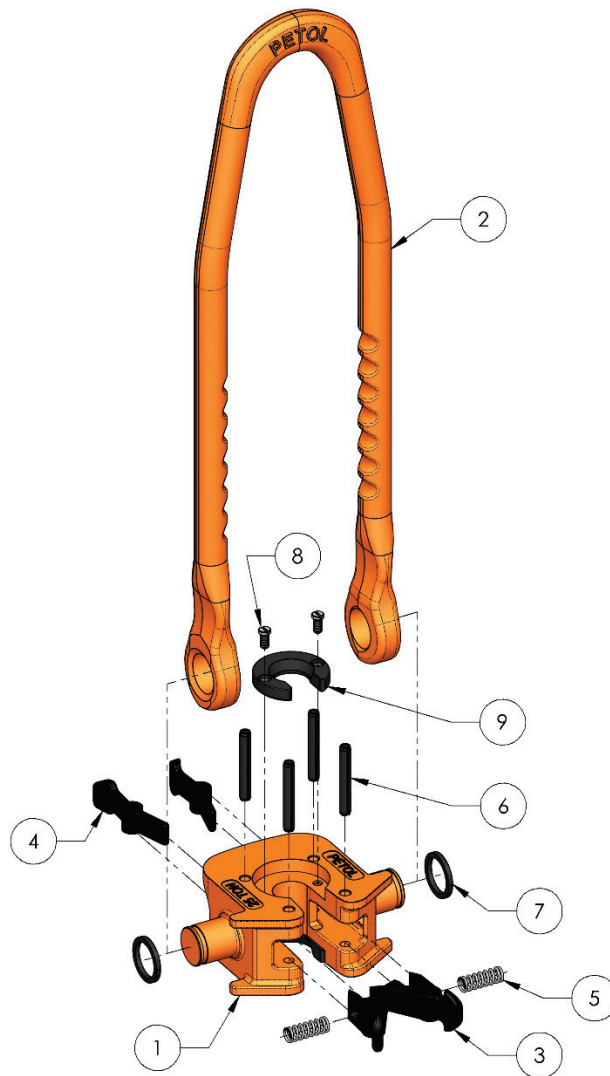

PETOL™ SUCKEROD ELEVATOR – REA025H-LB (Long Bail) Parts List

ITEM	QTY	PART NUMBER	DESCRIPTION
*1	1	REB025H	Body
*2	1	REH025-F	Bail (long)
3	2	REF025A	Front latch
4	2	RER025	Rear latch
5	2	HS32	Latch spring
6	4	HXP003	Latch pin
7	2	HXRC144	Retaining collar
8	4	HXS043	Plate Insert screw
9	2	REI025-058	Plate Insert – 5/8", 3/4" suckerrod
9	2	REI025-034	Plate Insert – 3/4", 7/8" suckerrod
9	2	REI025-100	Plate Insert – 1" suckerrod
9	2	REI025-118	Plate Insert – 1-1/8" suckerrod

REK025H Repair Kit	
ITEM	QTY.
3	2
4	2
5	2
6	4
7	2

*Elevator body and bail are not available as individual components.

NOTE: Plate Inserts are sold separate from Rod Elevator.

4450 S. Hwy. 6 | P.O. Box 192
Clifton, TX 76634 | USA
www.PETOL.com