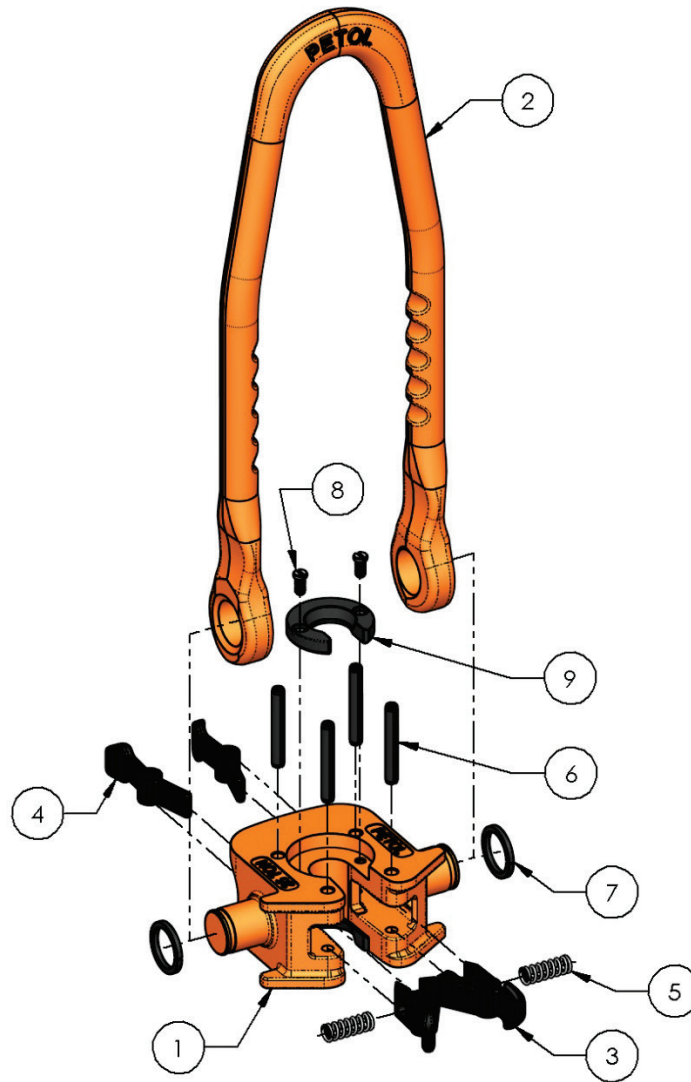

PETOL™ SUCKEROD ELEVATOR – REA025H Parts List

ITEM	QTY	PART NUMBER	DESCRIPTION
*1	1	REB025H	Body
*2	1	REH025H	Bail
3	2	REF025A	Front latch
4	2	RER025	Rear latch
5	2	HS32	Latch spring
6	4	HXP003	Latch pin
7	2	HXRC144	Retaining collar
8	4	HXS043	Plate Insert screw
9	2	REI025-058	Plate Insert – 5/8", 3/4" suckerod
9	2	REI025-034	Plate Insert – 3/4", 7/8" suckerod
9	2	REI025-100	Plate Insert – 1" suckerod
9	2	REI025-118	Plate Insert – 1-1/8" suckerod

REK025H Repair Kit	
ITEM	QTY.
3	2
4	2
5	2
6	4
7	2

*Elevator body and bail are not available as individual components.

NOTE: Plate Inserts are sold separate from Rod Elevator.

4450 S. Hwy. 6 | P.O. Box 192
Clifton, TX 76634 | USA
www.PETOL.com