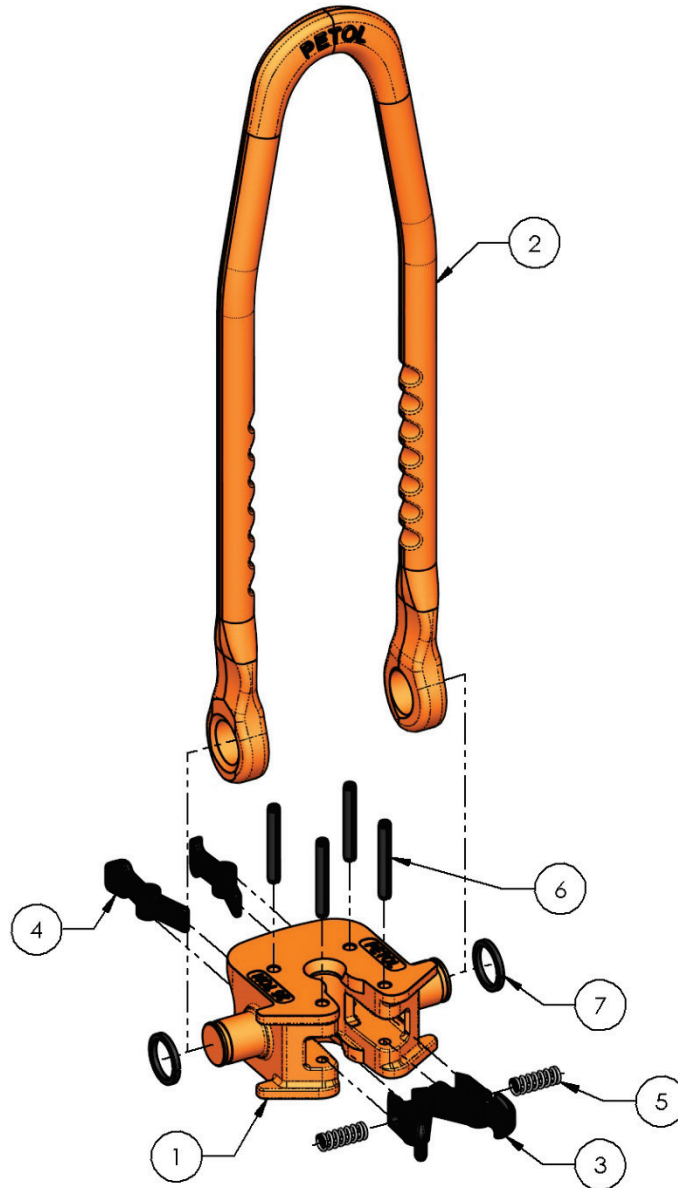

PETOL™ SUCKEROD ELEVATOR – REAS025H-LB (Long Bail) Parts List

ITEM	QTY	PART NUMBER	DESCRIPTION
*1	1	REBS025H-058	Body 5/8", 3/4" suckerrod
*1	1	REBS025H-034	Body 3/4", 7/8" suckerrod
*1	1	REBS025H-100	Body 1" suckerrod
*1	1	REBS025H-118	Body 1-1/8" suckerrod
*2	1	REH025-F	Bail (long)
3	2	REF025A	Front latch
4	2	RER025	Rear latch
5	2	HS32	Latch spring
6	4	HXP003	Latch pin
7	2	HXRC144	Retaining collar

REK025H Repair Kit	
ITEM	QTY.
3	2
4	2
5	2
6	4
7	2

*Elevator bodies and bail are not available as individual components.

4450 S. Hwy. 6 | P.O. Box 192
Clifton, TX 76634 | USA
www.PETOL.com

sales@petol.com | 254.675.8651