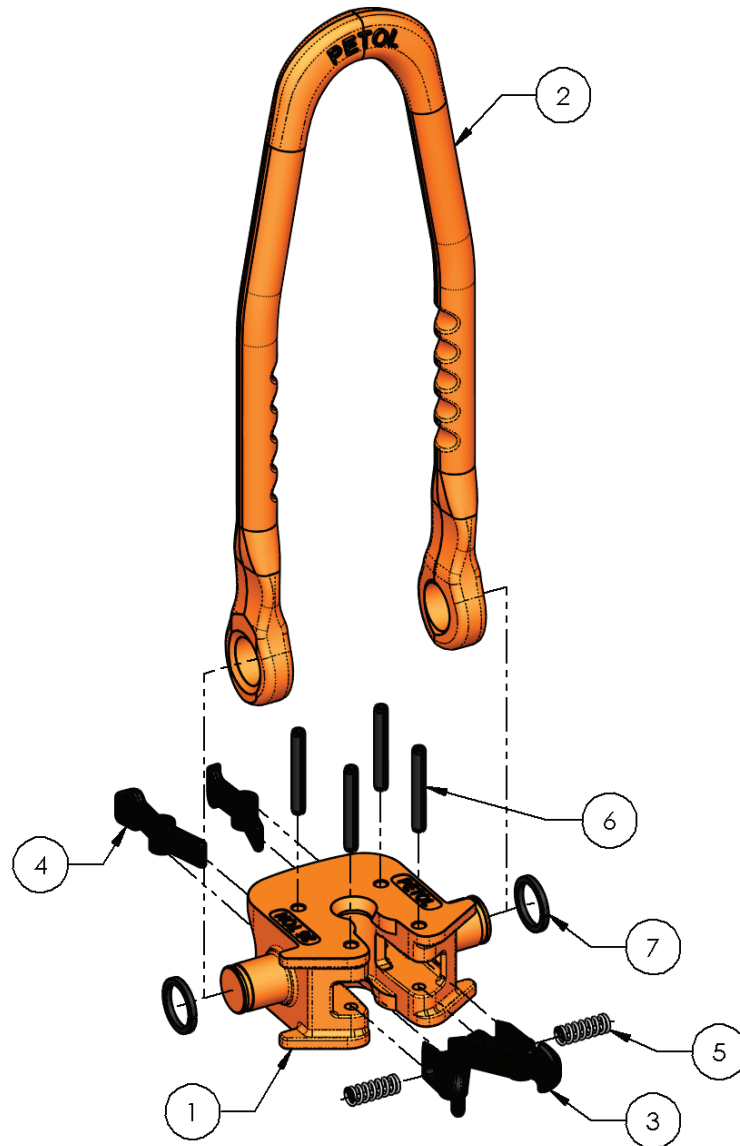

# PETOL™ SUCKEROD ELEVATOR – REAS025H Parts List

ITEM	QTY	PART NUMBER	DESCRIPTION
*1	1	REBS025H-058	Body 5/8", 3/4" suckerrod
*1	1	REBS025H-034	Body 3/4", 7/8" suckerrod
*1	1	REBS025H-100	Body 1" suckerrod
*1	1	REBS025H-118	Body 1-1/8" suckerrod
*2	1	REH025H	Bail
3	2	REF025A	Front latch
4	2	RER025	Rear latch
5	2	HS32	Latch spring
6	4	HXP003	Latch pin
7	2	HXRC144	Retaining collar

REK025H Repair Kit	
ITEM	QTY.
3	2
4	2
5	2
6	4
7	2

\*Elevator bodies and bail are not available as individual components.

4450 S. Hwy. 6 | P.O. Box 192  
Clifton, TX 76634 | USA  
[www.PETOL.com](http://www.PETOL.com)