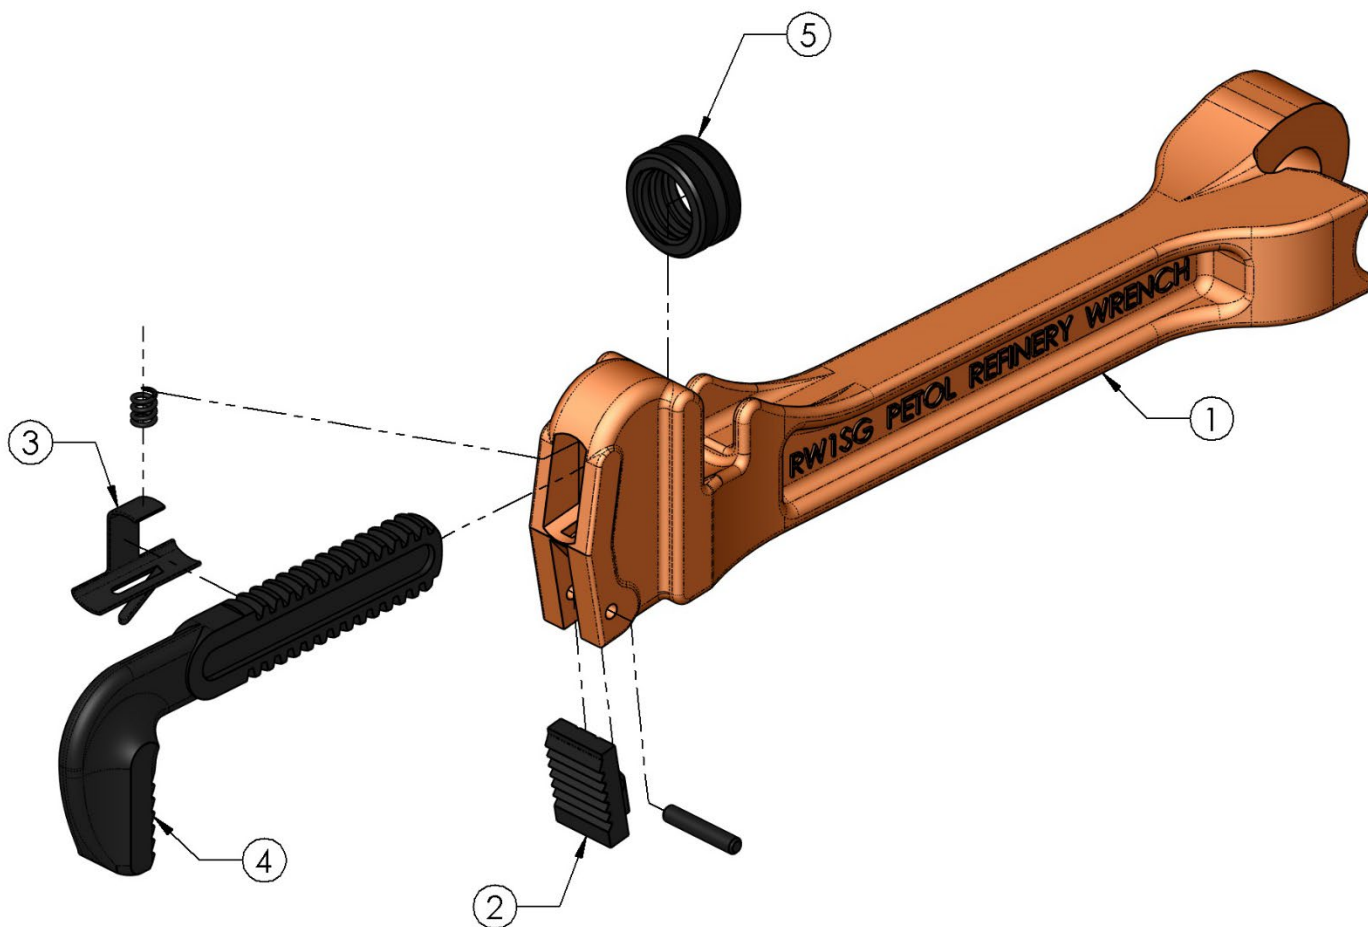

PETOL™ -REFINERY WRENCH – RW1SG Parts List

Item	Qty.	Part Number	Description
1	1	RWH1SG	Handle
2	1	RWT1	Tooth insert with pin
3	1	RWS1	Spring set
4	1	RWJ1	Hook jaw
5	1	RWN1	Adjusting nut

4450 S. Hwy. 6 | P.O. Box 192
 Clifton, TX 76634 | USA
www.PETOL.com