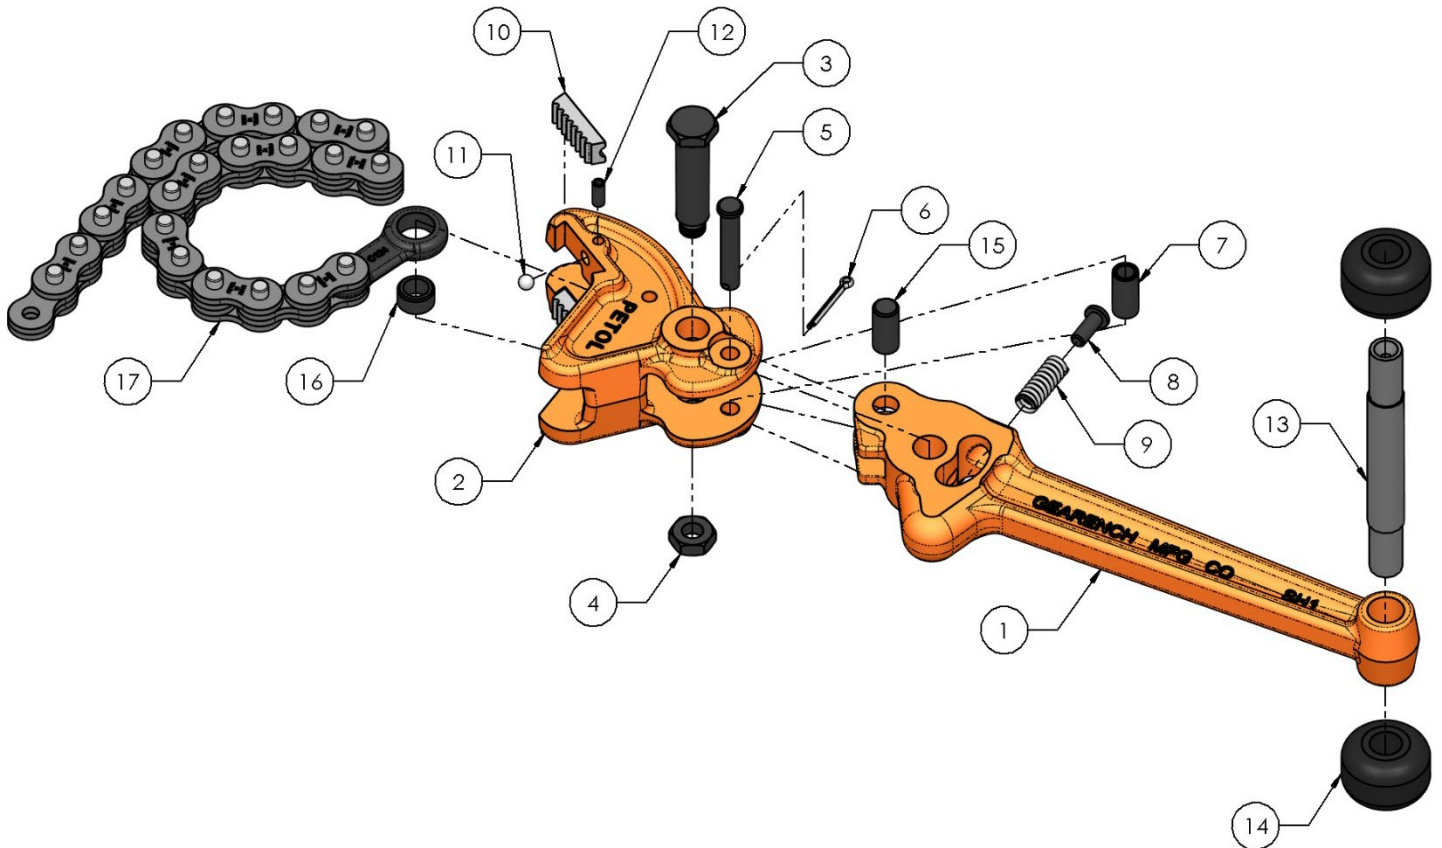

PETOL™ STABBING TONG – SSA1 Parts List

Item	Qty.	Part Number	Description
1	1	SSH1	Handle
2	1	SSJ1	Jaw
3	1	HB10	Jaw – handle bolt with nut
4	1	HXN001	Jaw – handle bolt nut only
5	1	HP210	Spring pin with cotter
6	1	HXC001	Spring pin cotter only
7	1	HU25	Spring pin bushing
8	1	HG01	Spring guide
9	1	HS12	Spring
10	2	HI01T	Tooth insert
11	2	HP901	Insert key
12	2	HP272	Insert key retaining pin
13	1	SSC1	Handle crossbar
14	2	SSK1	Handle crossbar knob
15	1	HP271	Master link – handle pin
16	1	HU43	Master link bushing
17	1	C122-P	Chain assembly with master link