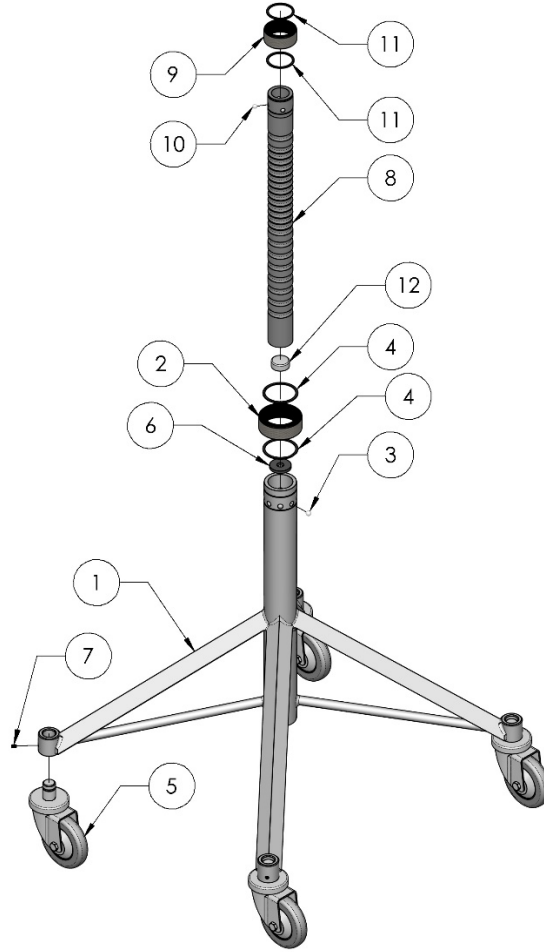

PETOL™ -Pump Support – ZP2422D4 Parts List

Item	Qty.	Part Number	Description
1	1	ZP2422D4-I1	Stand
2	1	ZP2422-0-2	Tube Collar
3	8	ZP2422-0-4	3/8 Ball Bearing (Tube)
4	2	ZP2422-0-3	2-1/4 Spiral Retaining Ring (Tube)
5	4	ZNC4	4" Swivel Caster
6	4	ZP2422-2-15	Rubber Washer
7	4	HXSS001	1/4-20UNC x 5/16 Set Screw
8	1	ZP2422-2-10	Shaft
9	1	ZP2422-2-11	Shaft Collar
10	4	ZP2422-2-14	5/16 Ball Bearing (Shaft)
11	2	ZP2422-2-13	1-3/4 Spiral Retaining Ring (Shaft)
12	1	HXF001	1-1/4 Freeze Plug
*		ZSV2422-3AH-BR	Adj. Vee Saddle (not shown)

*Adj. Vee Saddle must be ordered separately

4450 S. Hwy. 6 | P.O. Box 192
 Clifton, TX 76634 | USA
www.PETOL.com

sales@petol.com | 254.675.8651