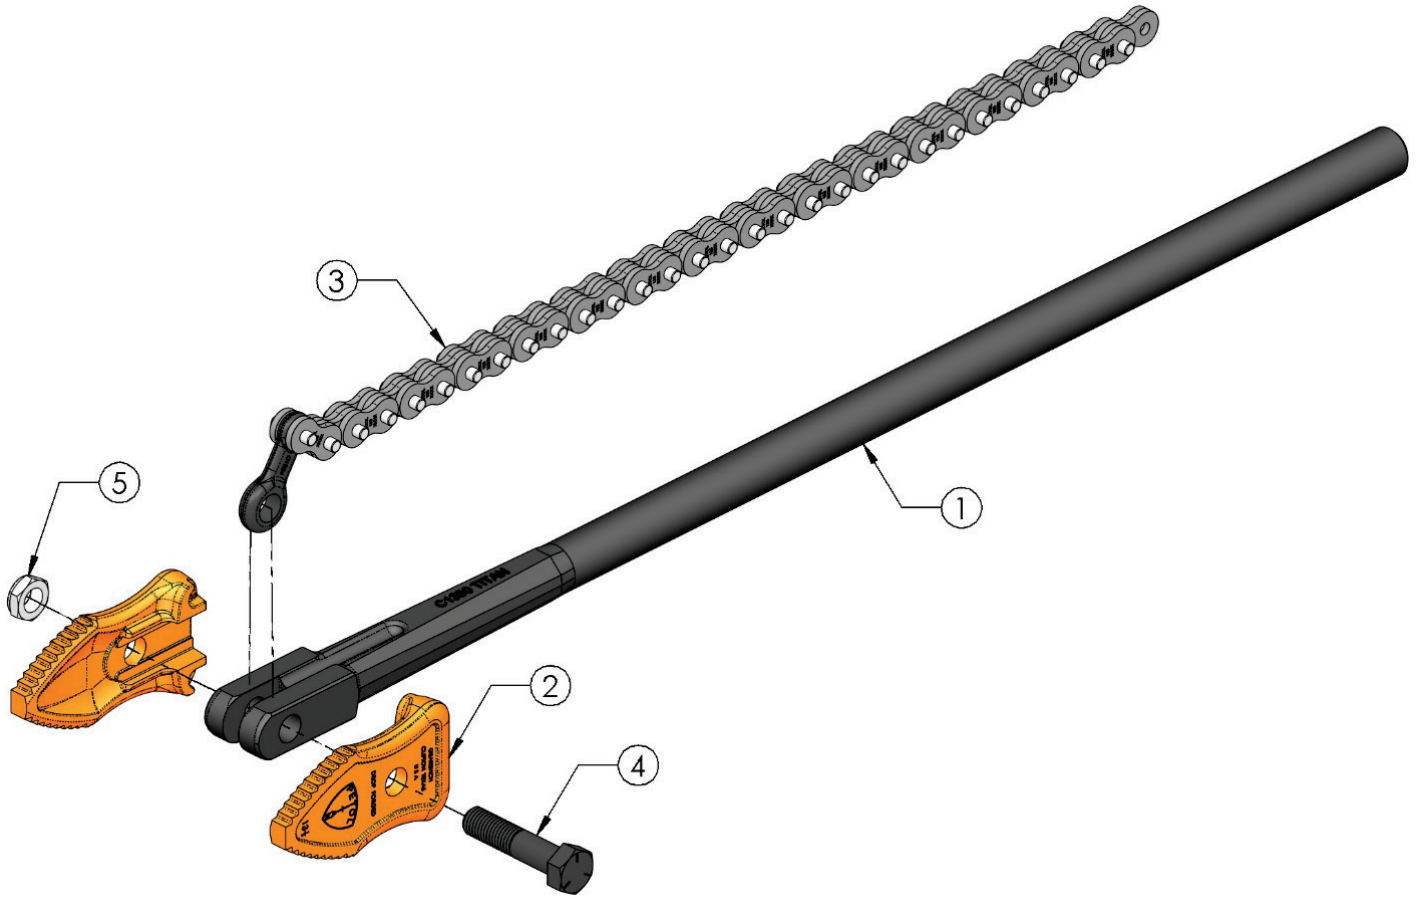

PETOL™ -TITAN™ CHAIN TONG – C135-P Parts List

Item	Qty.	Part Number	Description
1	1	C1350	Handle
2	1	C1351	Jaws (pair)
3	1	*	Chain assembly with master link
4	1	HB25	Bolt with nut
5	1	HXN032	Nut only

*See Replacement Chain Guides on product web page