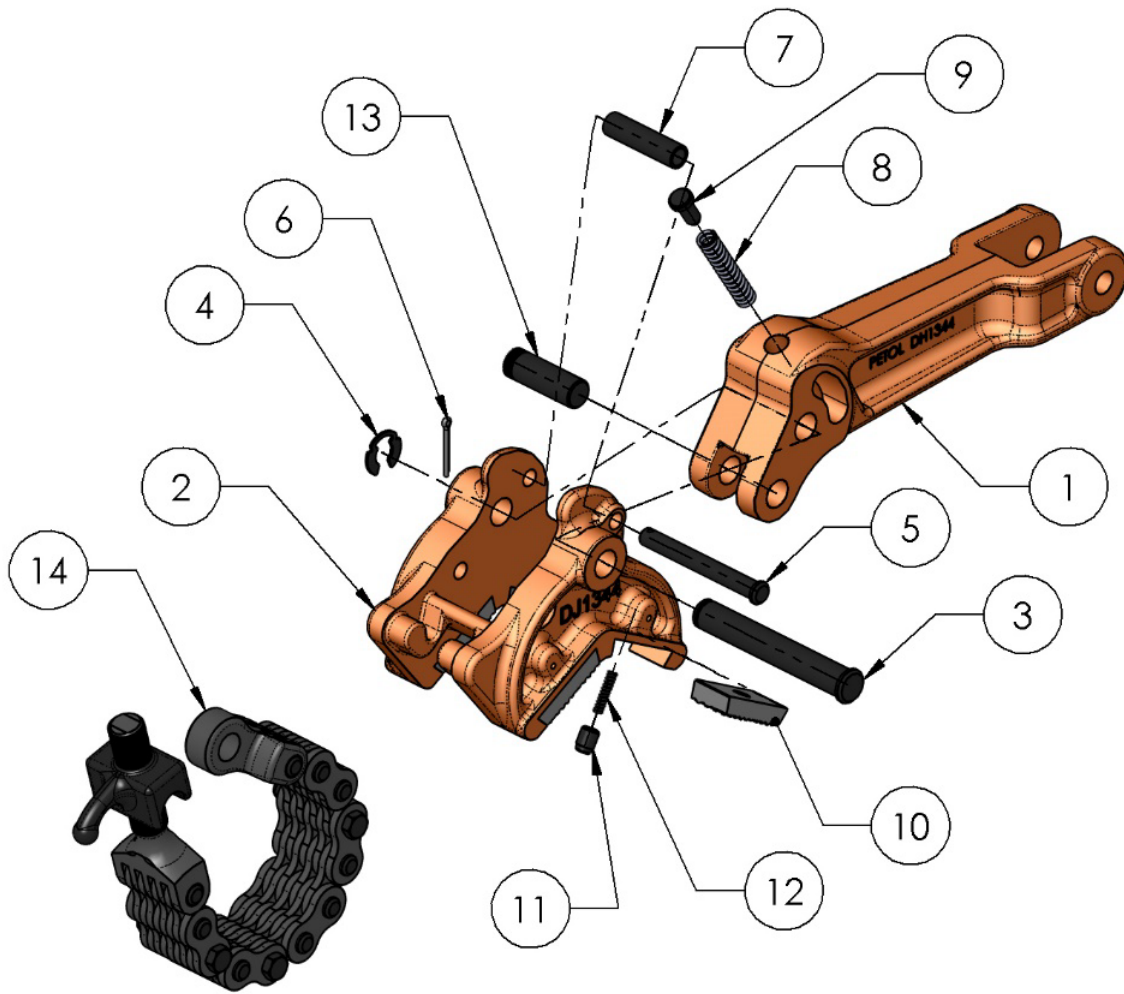

PETOL™ DRILL PIPE TONG™ - DA1344 Parts List

| Item | Qty | Part Number | Description |
|------|-----|-------------|--|
| 1 | 1 | DH1344 | Handle |
| 2 | 1 | DJ1344 | Jaw |
| 3 | 1 | HP054 | Jaw – handle pin w/ klipring |
| 4 | 1 | HXKR062 | Klipring only |
| 5 | 1 | HP056 | Spring pin w/ cotter |
| 6 | 1 | HXC001 | Cotter pin only |
| 7 | 1 | HU74 | Spring pin bushing |
| 8 | 1 | HS01 | Spring |
| 9 | 1 | HG03 | Spring guide |
| 10 | 4 | HI08D | Diamond point insert |
| 11 | 4 | HP902 | Insert key |
| 12 | 4 | HS20SS | Insert key spring |
| 13 | 1 | HP053 | Master link – handle pin |
| 14 | 1 | * | Chain assembly (see next page for parts) |

*See Chain Guide on product web page

4450 S. Hwy. 6 | P.O. Box 192
Clifton, TX 76634 | USA
www.PETOL.com

sales@petol.com | 254.675.8651

PETOL™ DRILL PIPE TONG™ - DA1344 Parts List

| Item | Part Number | Description |
|------|----------------|----------------------|
| 1 | 131-45-02 | Special chain only |
| 1 | 131-45-03 | Special chain only |
| 1 | 131-45-04 | Special chain only |
| 2 | HM03-45 | Master link |
| 3 | HP055 | Rivet |
| 4 | 131-45-02-HV09 | Chain screw assembly |
| 5 | HV09-45 | Chain screw only |
| 6 | HN09 | Chain screw nut |
| 7 | HB63 | Splice bolt with nut |
| 8 | HXN052 | Splice nut only |