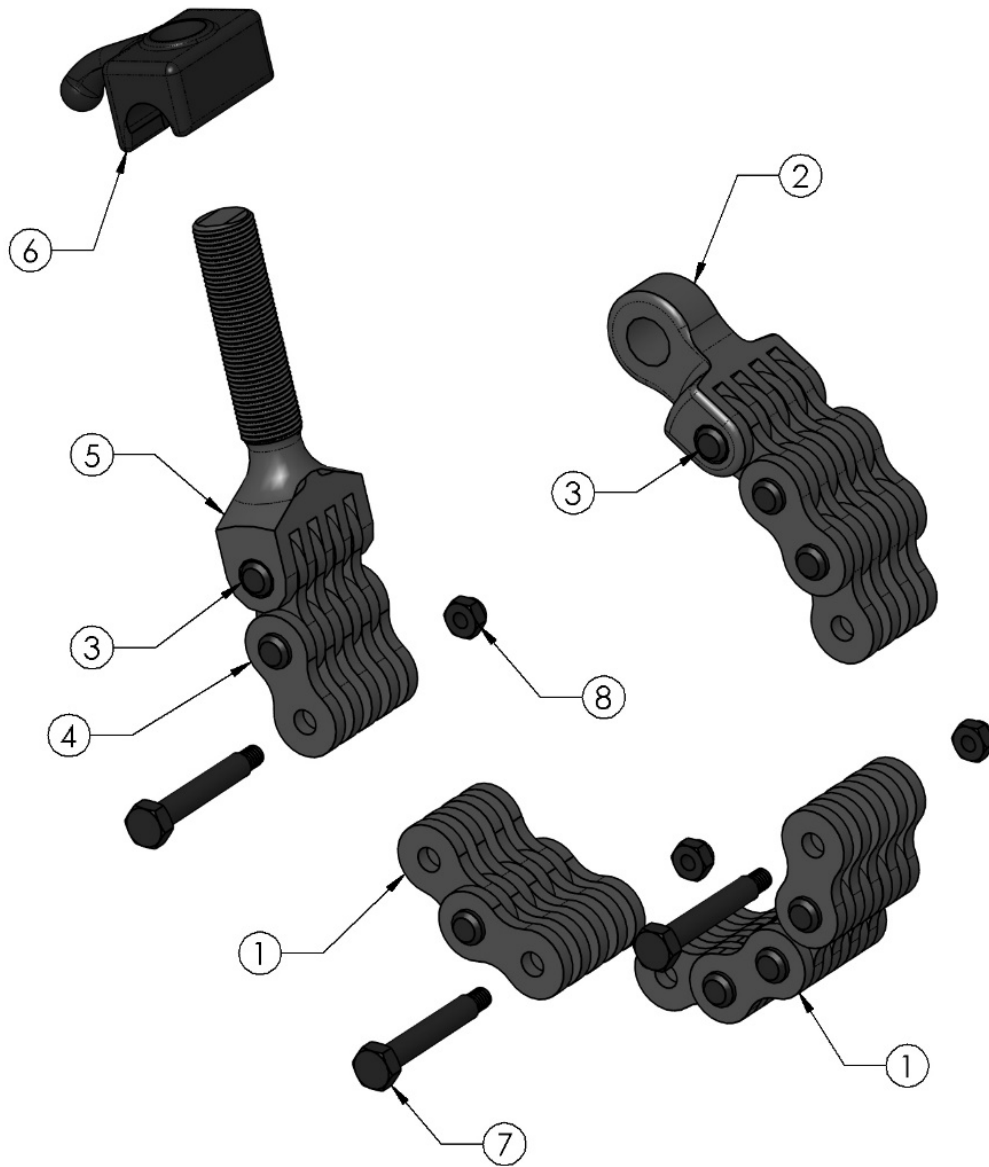

PETOL™ DRILL PIPE TONG™ - DA1344 Parts List

| Item | Qty | Part Number | Description |
|------|-----|-------------|--|
| 1 | 1 | DH1344 | Handle |
| 2 | 1 | DJ1344 | Jaw |
| 3 | 1 | HP054 | Jaw – handle pin w/ klipring |
| 4 | 1 | HXKR062 | Klipring only |
| 5 | 1 | HP056 | Spring pin w/ cotter |
| 6 | 1 | HXC001 | Cotter pin only |
| 7 | 1 | HU74 | Spring pin bushing |
| 8 | 1 | HS01 | Spring |
| 9 | 1 | HG03 | Spring guide |
| 10 | 4 | HI08D | Diamond point insert |
| 11 | 4 | HP902 | Insert key |
| 12 | 4 | HS20SS | Insert key spring |
| 13 | 1 | HP053 | Master link – handle pin |
| 14 | 1 | * | Chain assembly (see next page for parts) |

*See Chain Guide on product web page

4450 S. Hwy. 6 | P.O. Box 192
Clifton, TX 76634 | USA
www.PETOL.com

sales@petol.com | 254.675.8651

PETOL™ DRILL PIPE TONG™ - DA1344 Parts List

| Item | Part Number | Description |
|------|----------------|----------------------|
| 1 | 131-45-02 | Special chain only |
| 1 | 131-45-03 | Special chain only |
| 1 | 131-45-04 | Special chain only |
| 2 | HM03-45 | Master link |
| 3 | HP055 | Rivet |
| 4 | 131-45-02-HV09 | Chain screw assembly |
| 5 | HV09-45 | Chain screw only |
| 6 | HN09 | Chain screw nut |
| 7 | HB63 | Splice bolt with nut |
| 8 | HXN052 | Splice nut only |