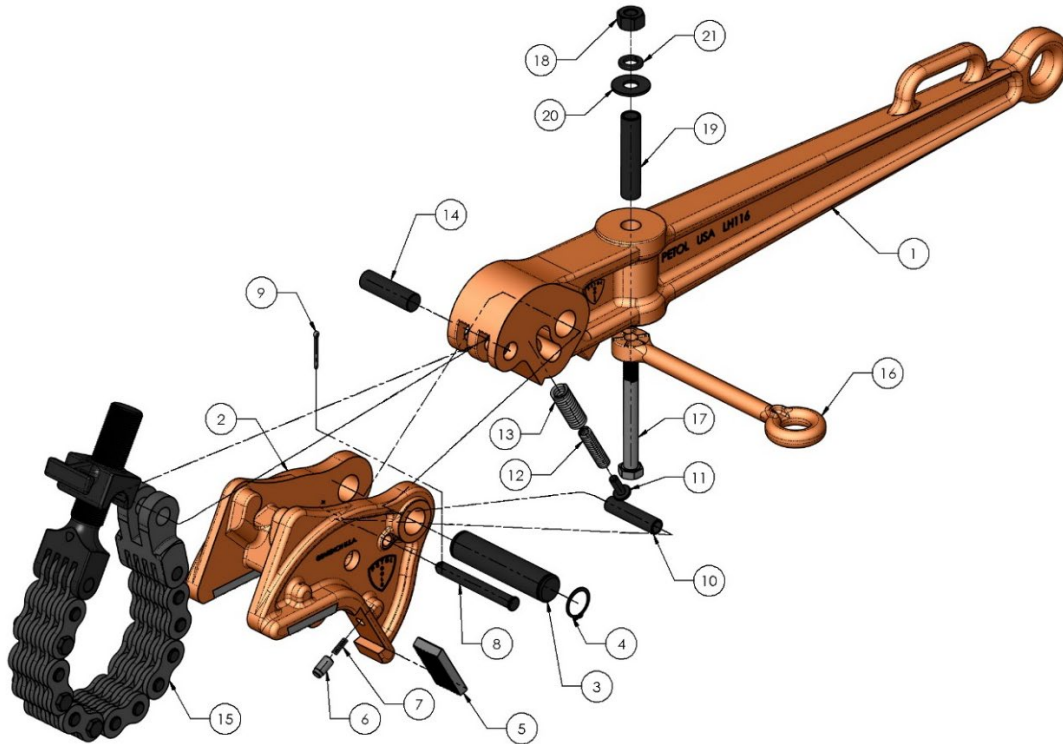

# PETOL™ DRILL PIPE TONG™ - DA8184-L36 Parts List

Item	Qty	Part Number	Description
1	1	LH116	Handle
2	1	DJ8184	Jaw
3	1	HP249	Jaw – handle pin with retaining rings
4	4	HXRR150	Jaw pin retaining ring only
5	4	HI09D	Diamond point insert (standard)
5	4	HI09K	Knurled insert (optional)
6	4	HP904	Insert key
7	4	HS21	Insert key spring
8	1	HP250	Spring pin with cotter
9	1	HXC003	Spring pin cotter only
10	1	HU36	Spring bushing
11	1	HG09	Spring guide
12	1	HS09	Spring (inner)
13	1	HS18	Spring (outer)
14	1	HP234	Master link – handle pin
15	1	*	Chain assembly (see next page for parts)
16	1	HH16	Hanger
17	1	HB19	Hanger bolt with nut
18	1	HXN023	Hanger nut only
19	1	HU49	Hanger bushing
20	1	HXW001	Hanger flat washer
21	1	HXW002	Hanger lock washer

# PETOL™ DRILL PIPE TONG™ - DA8184-L36 Parts List

Item	Part Number	Description
1	161-45-02	Special chain only
1	161-45-03	Special chain only
1	161-45-05	Special chain only
1	161-45-07	Special chain only
2	HM06-45	Master link
3	HP247	Master link – chain rivet
4	161-45-02-HV08	Chain screw assembly
4	161-54-03-HV08	Chain screw assembly
5	HV08-45	Chain screw only
5	HV08-54	Chain screw only
6	HN08	Chain screw nut
7	HP247	Chain screw – chain rivet (for HV08-45)
7	HP045	Chain screw – chain rivet (for HV08-54)
8	HB52	Splice bolt and nut
8	HXN016	Splice bolt nut only