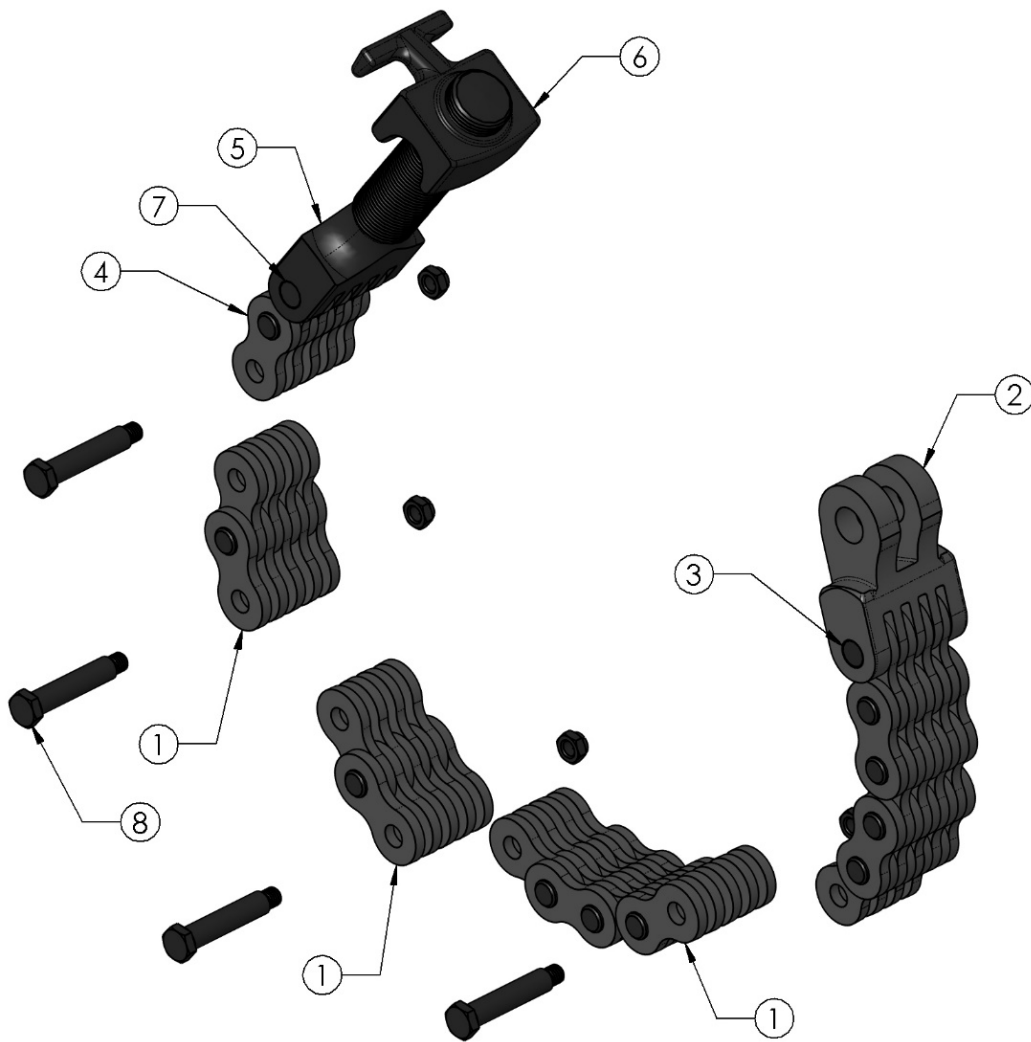

# PETOL™ DRILL PIPE TONG™ - DA8184-L36 Parts List

Item	Qty	Part Number	Description
1	1	LH116	Handle
2	1	DJ8184	Jaw
3	1	HP249	Jaw – handle pin with retaining rings
4	4	HXRR150	Jaw pin retaining ring only
5	4	HI09D	Diamond point insert (standard)
5	4	HI09K	Knurled insert (optional)
6	4	HP904	Insert key
7	4	HS21	Insert key spring
8	1	HP250	Spring pin with cotter
9	1	HXC003	Spring pin cotter only
10	1	HU36	Spring bushing
11	1	HG09	Spring guide
12	1	HS09	Spring (inner)
13	1	HS18	Spring (outer)
14	1	HP234	Master link – handle pin
15	1	*	Chain assembly (see next page for parts)
16	1	HH16	Hanger
17	1	HB19	Hanger bolt with nut
18	1	HXN023	Hanger nut only
19	1	HU49	Hanger bushing
20	1	HXW001	Hanger flat washer
21	1	HXW002	Hanger lock washer

# PETOL™ DRILL PIPE TONG™ - DA8184-L36 Parts List

Item	Part Number	Description
1	161-45-02	Special chain only
1	161-45-03	Special chain only
1	161-45-05	Special chain only
1	161-45-07	Special chain only
2	HM06-45	Master link
3	HP247	Master link – chain rivet
4	161-45-02-HV08	Chain screw assembly
4	161-54-03-HV08	Chain screw assembly
5	HV08-45	Chain screw only
5	HV08-54	Chain screw only
6	HN08	Chain screw nut
7	HP247	Chain screw – chain rivet (for HV08-45)
7	HP045	Chain screw – chain rivet (for HV08-54)
8	HB52	Splice bolt and nut
8	HXN016	Splice bolt nut only