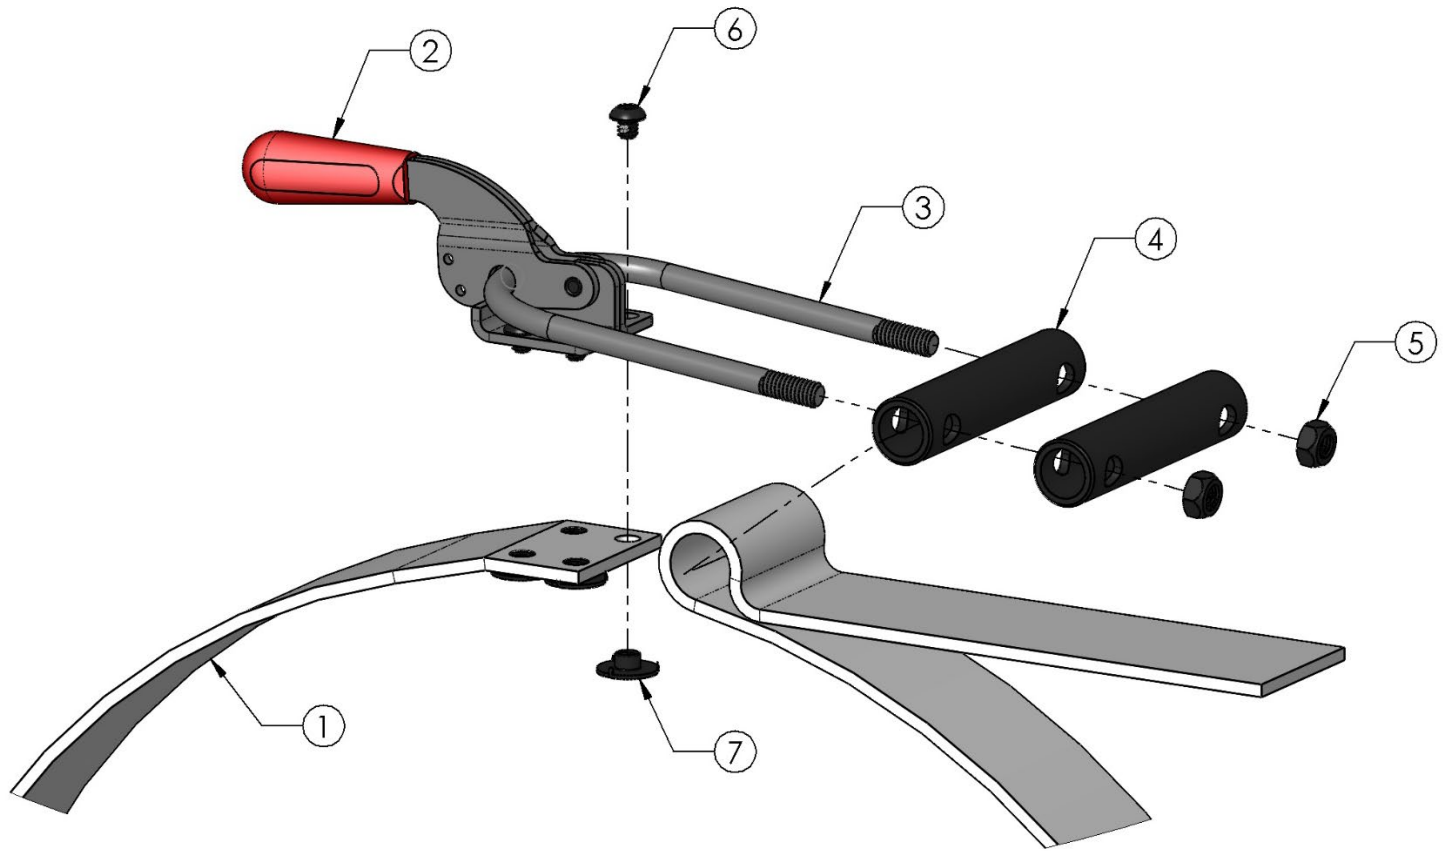

# PETOL™ FLANGE SPRAY DEFLECTOR – FD1 Parts List

Item	Qty.	Part Number	Description
1	1	FD2-ST-072	Strap
2	1	FD2-C	Tension clamp
3	1	FD1-UB	Tension adjustment bolt with nuts
4	2	FD2-LP	Adjustment lock pin
5	2	HXN012	Adjustment bolt nut only
6	4	HB70	Clamp bolt with nut
7	4	HXN077	Clamp bolt tee nut only