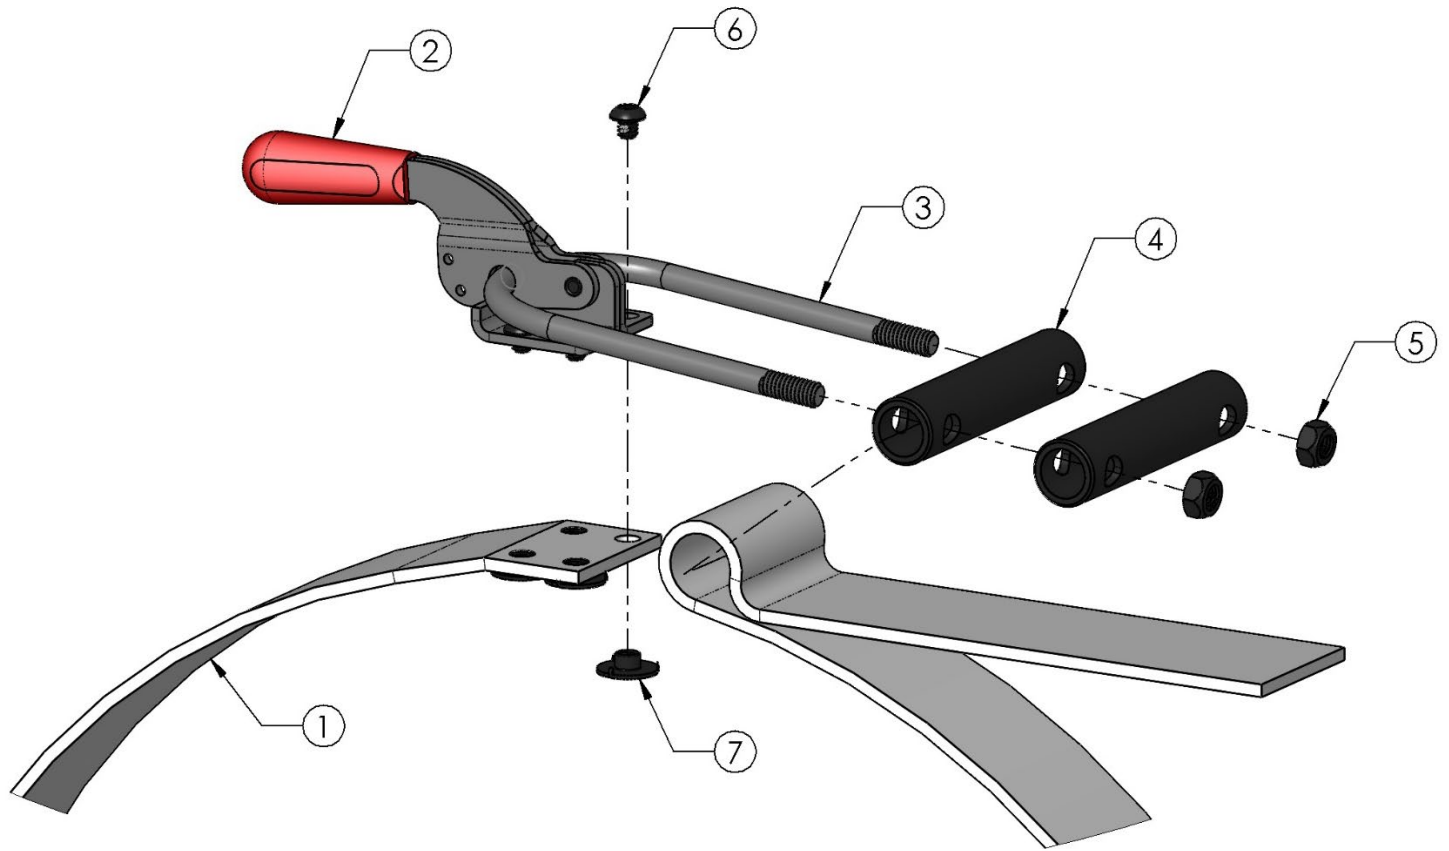

PETOL™ FLANGE SPRAY DEFLECTOR – FD2 Parts List

Item	Qty.	Part Number	Description
1	1	FD2-ST-144	Strap
2	1	FD2-C	Tension clamp
3	1	FD2-UB	Tension adjustment bolt with nuts
4	2	FD2-LP	Adjustment lock pin
5	2	HXN012	Adjustment bolt nut only
6	4	HB70	Clamp bolt with nut
7	4	HXN077	Clamp bolt tee nut only