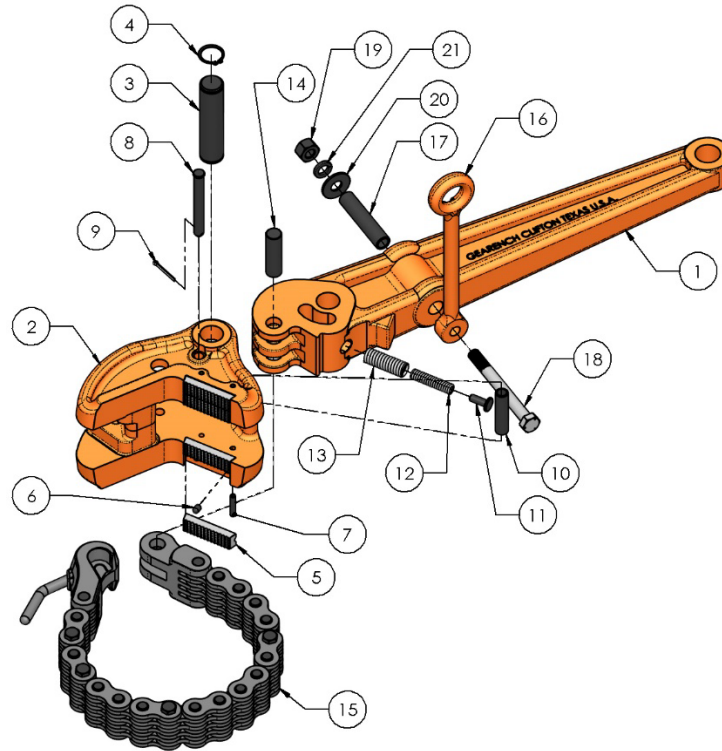

# PETOL™ BULL TONG – LA116-28 Parts List

Item	Qty.	Part Number	Description
1	1	LH116-28	Handle
2	1	LJ116	Jaw
3	1	HP249	Jaw-handle pin with retaining ring
4	2	HXRR150	Jaw-handle retaining ring only
5	4	HI05K	Knurled insert
6	8	HP905	Insert key
7	4	HP251	Insert key pin
8	1	HP250	Spring pin with cotter
9	1	HXC003	Spring pin cotter only
10	1	HU36	Spring pin bushing
11	1	HG09	Spring guide
12	1	HS09	Spring (inside)
13	1	HS18	Spring (outside)
14	1	HP234	Master link – handle pin
15	1	*	Chain assembly (see next page for parts)
16	1	HH16	Hanger
17	1	HU49	Hanger bushing
18	1	HB19	Hanger bolt with nut
19	1	HXN023	Hanger nut only
20	1	HXW001	Hanger flat washer
21	1	HXW002	Hanger lock washer

# PETOL™ BULL TONG – LA116-28 Parts List

Item	Part No.	Description
1	161-45-02	Special chain only
1	161-45-03	Special chain only
1	161-45-04	Special chain only
1	161-45-05	Special chain only
1	161-45-06	Special chain only
1	161-45-07	Special chain only
1	161-45-08	Special chain only
2	HM06-45	Master link
3	HP247	Master link – chain rivet
4	161-45-02-4500	Chain hook assembly
4	161-45-02-5375	Chain hook assembly
4	161-45-02-6250	Chain hook assembly
5	HC01-45-4500	Chain hook only
5	HC01-45-5375	Chain hook only
5	HC01-45-6250	Chain hook only
6	HP247	Chain hook rivet
7	HB52	Splice bolt with nut
8	HXN016	Splice bolt nut only