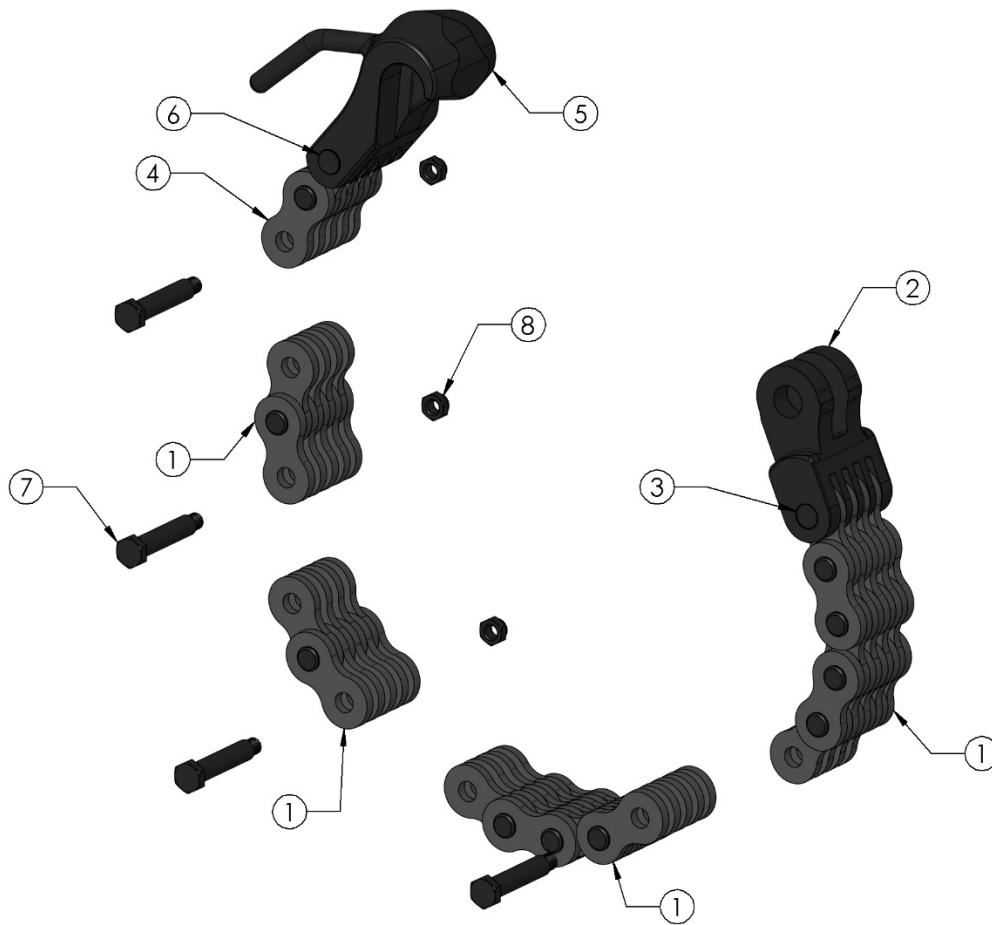

# PETOL™ BULL TONG – LA116-28 Parts List

Item	Qty.	Part Number	Description
1	1	LH116-28	Handle
2	1	LJ116	Jaw
3	1	HP249	Jaw-handle pin with retaining ring
4	2	HXRR150	Jaw-handle retaining ring only
5	4	HI05K	Knurled insert
6	8	HP905	Insert key
7	4	HP251	Insert key pin
8	1	HP250	Spring pin with cotter
9	1	HXC003	Spring pin cotter only
10	1	HU36	Spring pin bushing
11	1	HG09	Spring guide
12	1	HS09	Spring (inside)
13	1	HS18	Spring (outside)
14	1	HP234	Master link – handle pin
15	1	*	Chain assembly (see next page for parts)
16	1	HH16	Hanger
17	1	HU49	Hanger bushing
18	1	HB19	Hanger bolt with nut
19	1	HXN023	Hanger nut only
20	1	HXW001	Hanger flat washer
21	1	HXW002	Hanger lock washer

# PETOL™ BULL TONG – LA116-28 Parts List

Item	Part No.	Description
1	161-45-02	Special chain only
1	161-45-03	Special chain only
1	161-45-04	Special chain only
1	161-45-05	Special chain only
1	161-45-06	Special chain only
1	161-45-07	Special chain only
1	161-45-08	Special chain only
2	HM06-45	Master link
3	HP247	Master link – chain rivet
4	161-45-02-4500	Chain hook assembly
4	161-45-02-5375	Chain hook assembly
4	161-45-02-6250	Chain hook assembly
5	HC01-45-4500	Chain hook only
5	HC01-45-5375	Chain hook only
5	HC01-45-6250	Chain hook only
6	HP247	Chain hook rivet
7	HB52	Splice bolt with nut
8	HXN016	Splice bolt nut only