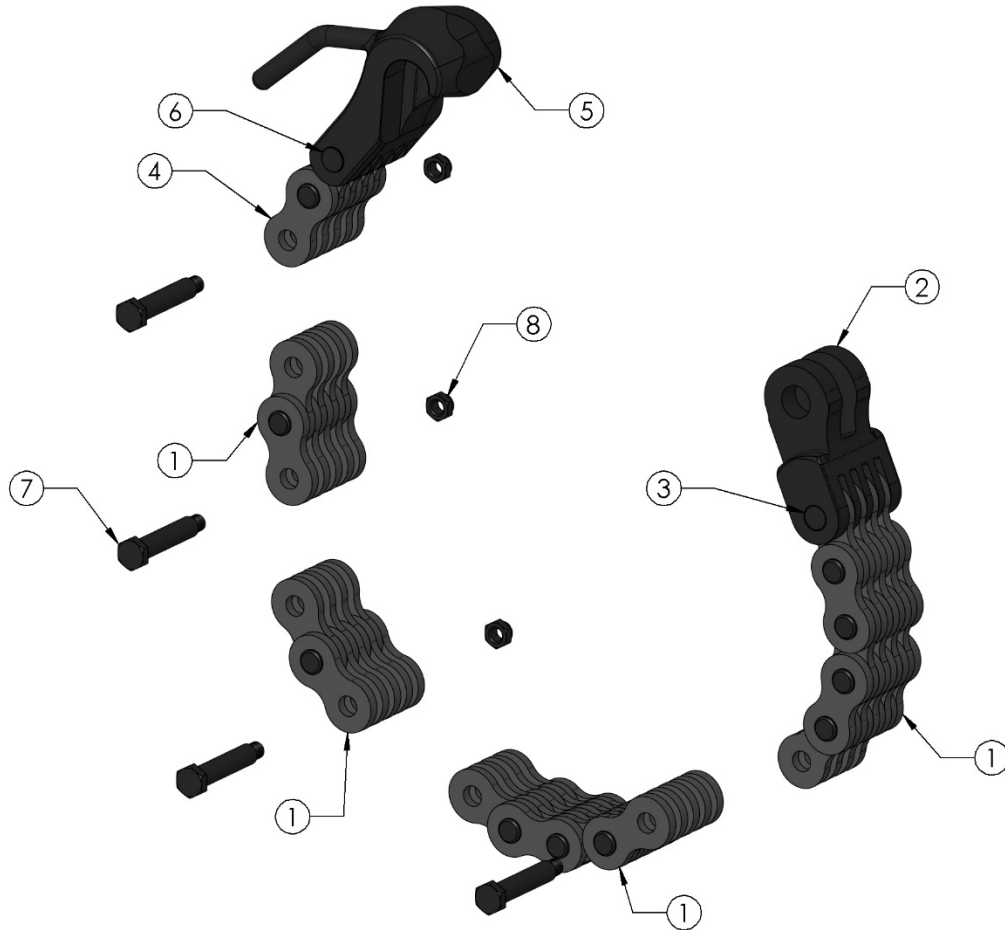

PETOL™ BULL TONG – LA116 Parts List

| Item | Qty. | Part Number | Description |
|------|------|-------------|--|
| 1 | 1 | LH116 | Handle |
| 2 | 1 | LJ116 | Jaw |
| 3 | 1 | HP249 | Jaw-handle pin with retaining ring |
| 4 | 2 | HXRR150 | Jaw-handle retaining ring only |
| 5 | 4 | HI05K | Knurled insert |
| 6 | 8 | HP905 | Insert key |
| 7 | 4 | HP251 | Insert key pin |
| 8 | 1 | HP250 | Spring pin with cotter |
| 9 | 1 | HXC003 | Spring pin cotter only |
| 10 | 1 | HU36 | Spring pin bushing |
| 11 | 1 | HG09 | Spring guide |
| 12 | 1 | HS09 | Spring (inside) |
| 13 | 1 | HS18 | Spring (outside) |
| 14 | 1 | HP234 | Master link – handle pin |
| 15 | 1 | * | Chain assembly (see next page for parts) |
| 16 | 1 | HH16 | Hanger |
| 17 | 1 | HU49 | Hanger bushing |
| 18 | 1 | HB19 | Hanger bolt with nut |
| 19 | 1 | HXN023 | Hanger nut only |
| 20 | 1 | HXW001 | Hanger flat washer |
| 21 | 1 | HXW002 | Hanger lock washer |

*See Chain Guide on product web page

4450 S. Hwy. 6 | P.O. Box 192
Clifton, TX 76634 | USA
www.PETOL.com

sales@petol.com | 254.675.8651

PETOL™ BULL TONG – LA116 Parts List

| Item | Part No. | Description |
|------|----------------|---------------------------|
| 1 | 161-45-02 | Special chain only |
| 1 | 161-45-03 | Special chain only |
| 1 | 161-45-04 | Special chain only |
| 1 | 161-45-05 | Special chain only |
| 1 | 161-45-06 | Special chain only |
| 1 | 161-45-07 | Special chain only |
| 1 | 161-45-08 | Special chain only |
| 2 | HM06-45 | Master link |
| 3 | HP247 | Master link – chain rivet |
| 4 | 161-45-02-4500 | Chain hook assembly |
| 4 | 161-45-02-5375 | Chain hook assembly |
| 4 | 161-45-02-6250 | Chain hook assembly |
| 5 | HC01-45-4500 | Chain hook only |
| 5 | HC01-45-5375 | Chain hook only |
| 5 | HC01-45-6250 | Chain hook only |
| 6 | HP247 | Chain hook rivet |
| 7 | HB52 | Splice bolt with nut |
| 8 | HXN016 | Splice bolt nut only |