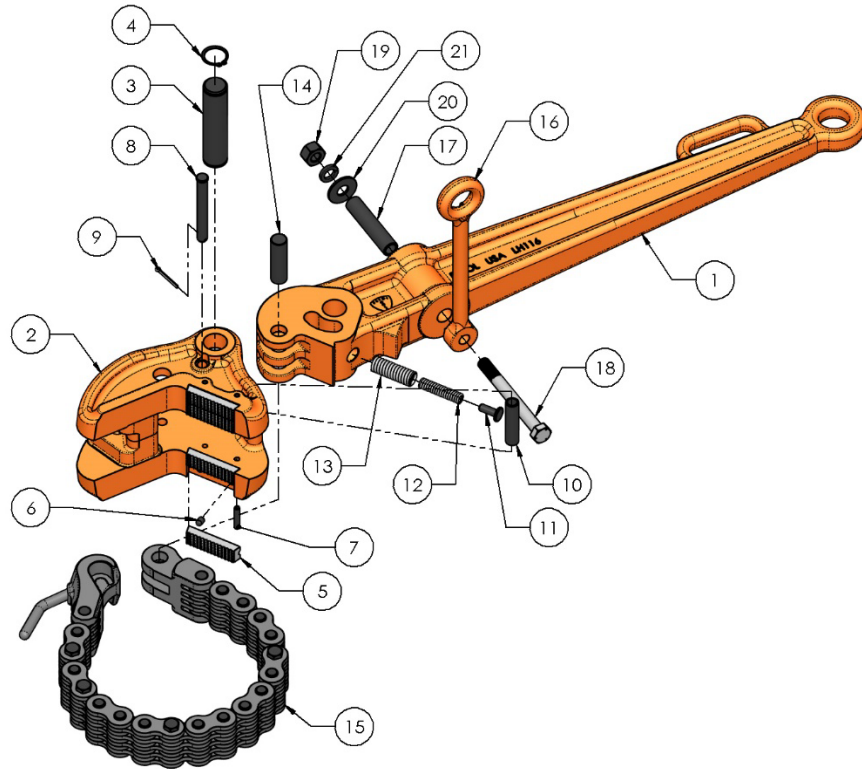

PETOL™ BULL TONG – LA116 Parts List

| Item | Qty. | Part Number | Description |
|------|------|-------------|--|
| 1 | 1 | LH116 | Handle |
| 2 | 1 | LJ116 | Jaw |
| 3 | 1 | HP249 | Jaw-handle pin with retaining ring |
| 4 | 2 | HXRR150 | Jaw-handle retaining ring only |
| 5 | 4 | HI05K | Knurled insert |
| 6 | 8 | HP905 | Insert key |
| 7 | 4 | HP251 | Insert key pin |
| 8 | 1 | HP250 | Spring pin with cotter |
| 9 | 1 | HXC003 | Spring pin cotter only |
| 10 | 1 | HU36 | Spring pin bushing |
| 11 | 1 | HG09 | Spring guide |
| 12 | 1 | HS09 | Spring (inside) |
| 13 | 1 | HS18 | Spring (outside) |
| 14 | 1 | HP234 | Master link – handle pin |
| 15 | 1 | * | Chain assembly (see next page for parts) |
| 16 | 1 | HH16 | Hanger |
| 17 | 1 | HU49 | Hanger bushing |
| 18 | 1 | HB19 | Hanger bolt with nut |
| 19 | 1 | HXN023 | Hanger nut only |
| 20 | 1 | HXW001 | Hanger flat washer |
| 21 | 1 | HXW002 | Hanger lock washer |

*See Chain Guide on product web page

4450 S. Hwy. 6 | P.O. Box 192
Clifton, TX 76634 | USA
www.PETOL.com

sales@petol.com | 254.675.8651

PETOL™ BULL TONG – LA116 Parts List

| Item | Part No. | Description |
|------|----------------|---------------------------|
| 1 | 161-45-02 | Special chain only |
| 1 | 161-45-03 | Special chain only |
| 1 | 161-45-04 | Special chain only |
| 1 | 161-45-05 | Special chain only |
| 1 | 161-45-06 | Special chain only |
| 1 | 161-45-07 | Special chain only |
| 1 | 161-45-08 | Special chain only |
| 2 | HM06-45 | Master link |
| 3 | HP247 | Master link – chain rivet |
| 4 | 161-45-02-4500 | Chain hook assembly |
| 4 | 161-45-02-5375 | Chain hook assembly |
| 4 | 161-45-02-6250 | Chain hook assembly |
| 5 | HC01-45-4500 | Chain hook only |
| 5 | HC01-45-5375 | Chain hook only |
| 5 | HC01-45-6250 | Chain hook only |
| 6 | HP247 | Chain hook rivet |
| 7 | HB52 | Splice bolt with nut |
| 8 | HXN016 | Splice bolt nut only |