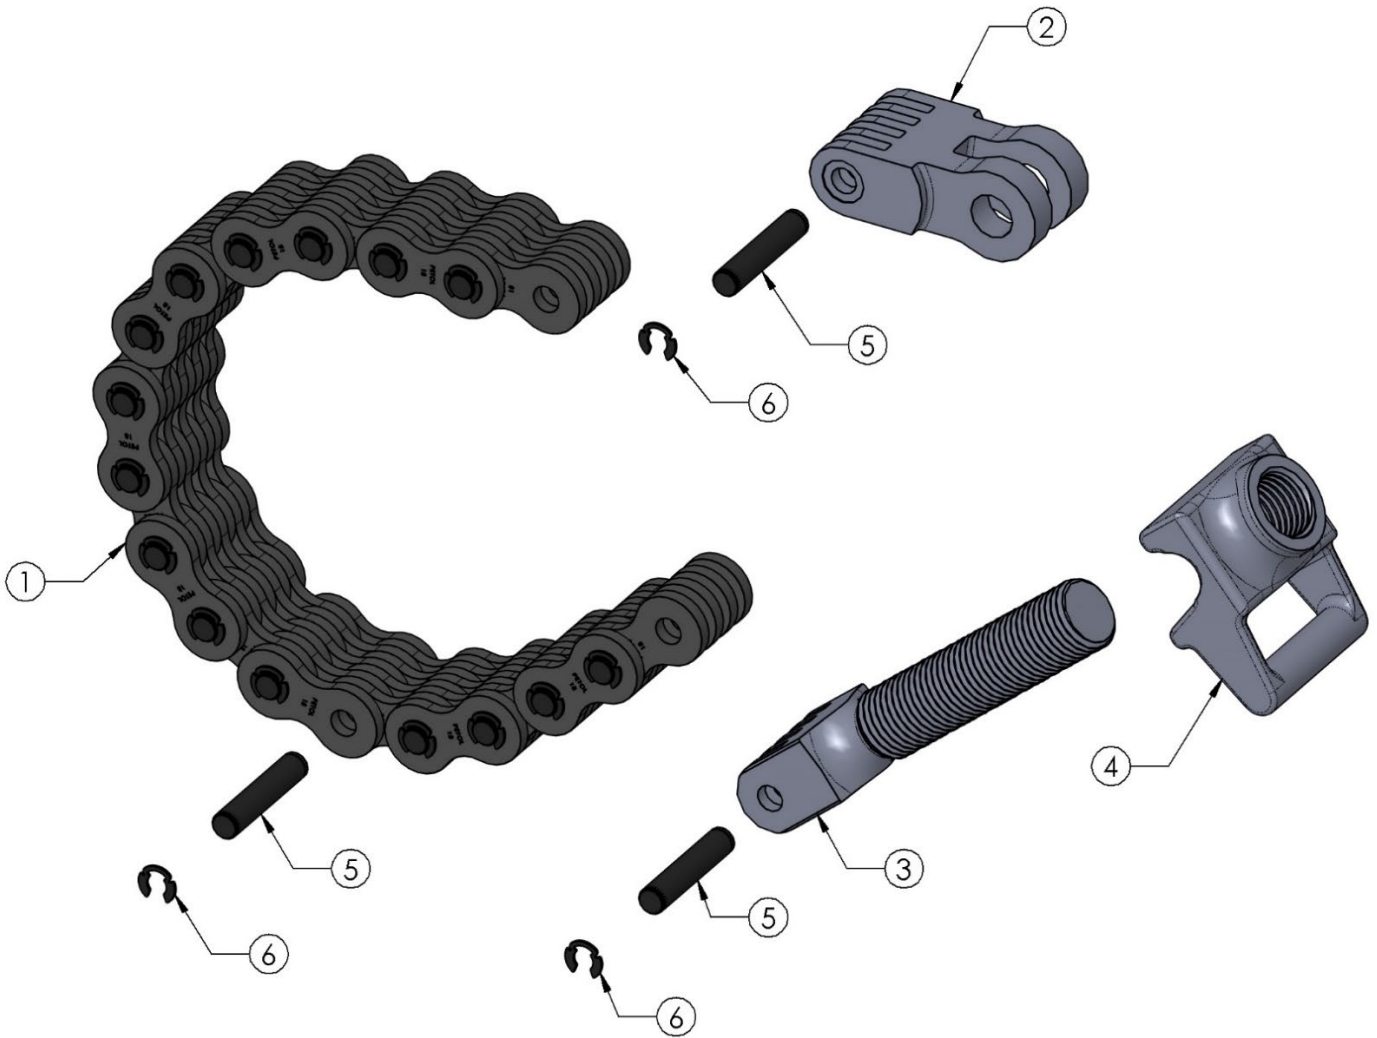

PETOL™ BULL TONG – LA118 Parts List

Item	Qty.	Part Number	Description
1	1	LH118	Handle
2	1	LJ118	Jaw
3	1	HP048	Jaw-handle pin with retaining ring
4	2	HXRR175	Jaw-handle retaining ring only
5	2	HI10D	Diamond point insert
6	2	HI10B	Blank insert
7	4	HP904	Insert key
8	4	HS21	Insert key spring
9	1	HP046	Master link – handle pin
10	1	*	Chain assembly (see next page for parts)
11	1	HH18	Hanger
12	2	HXS079	Hanger bolt
13	2	HXN062	Hanger slotted nut
14	2	HXC008	Hanger nut cotter
15	4	HXW016	Hanger flat washer

*See Chain Guide on product web page

4450 S. Hwy. 6 | P.O. Box 192
Clifton, TX 76634 | USA
www.PETOL.com

sales@petol.com | 254.675.8651

PETOL™ BULL TONG – LA118 Parts List

Item	Part No.	Description
1	181-45-02	Special chain only
1	181-45-03	Special chain only
1	181-45-04	Special chain only
1	181-45-05	Special chain only
1	181-45-07	Special chain only
1	181-45-08	Special chain only
1	181-45-09	Special chain only
1	181-45-10	Special chain only
2	HM11-45	Master link
3	HV10-45	Chain screw
4	HN10	Chain screw nut
5	HP327	Chain pin with kliplings
6	HXKR075	Chain pin klipring only