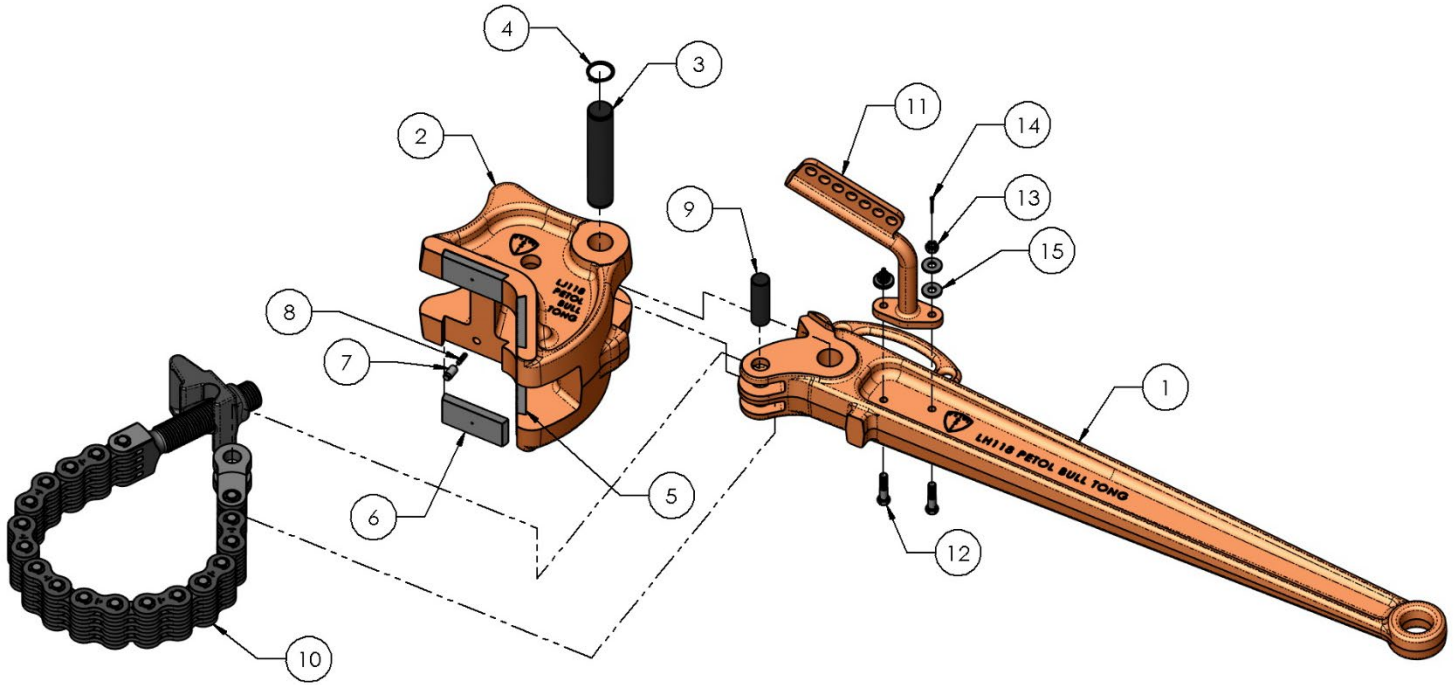

PETOL™ BULL TONG – LA118 Parts List

Item	Qty.	Part Number	Description
1	1	LH118	Handle
2	1	LJ118	Jaw
3	1	HP048	Jaw-handle pin with retaining ring
4	2	HXRR175	Jaw-handle retaining ring only
5	2	HI10D	Diamond point insert
6	2	HI10B	Blank insert
7	4	HP904	Insert key
8	4	HS21	Insert key spring
9	1	HP046	Master link – handle pin
10	1	*	Chain assembly (see next page for parts)
11	1	HH18	Hanger
12	2	HXS079	Hanger bolt
13	2	HXN062	Hanger slotted nut
14	2	HXC008	Hanger nut cotter
15	4	HXW016	Hanger flat washer

*See Chain Guide on product web page

4450 S. Hwy. 6 | P.O. Box 192
Clifton, TX 76634 | USA
www.PETOL.com

sales@petol.com | 254.675.8651

PETOL™ BULL TONG – LA118 Parts List

Item	Part No.	Description
1	181-45-02	Special chain only
1	181-45-03	Special chain only
1	181-45-04	Special chain only
1	181-45-05	Special chain only
1	181-45-07	Special chain only
1	181-45-08	Special chain only
1	181-45-09	Special chain only
1	181-45-10	Special chain only
2	HM11-45	Master link
3	HV10-45	Chain screw
4	HN10	Chain screw nut
5	HP327	Chain pin with kliplings
6	HXKR075	Chain pin klipring only