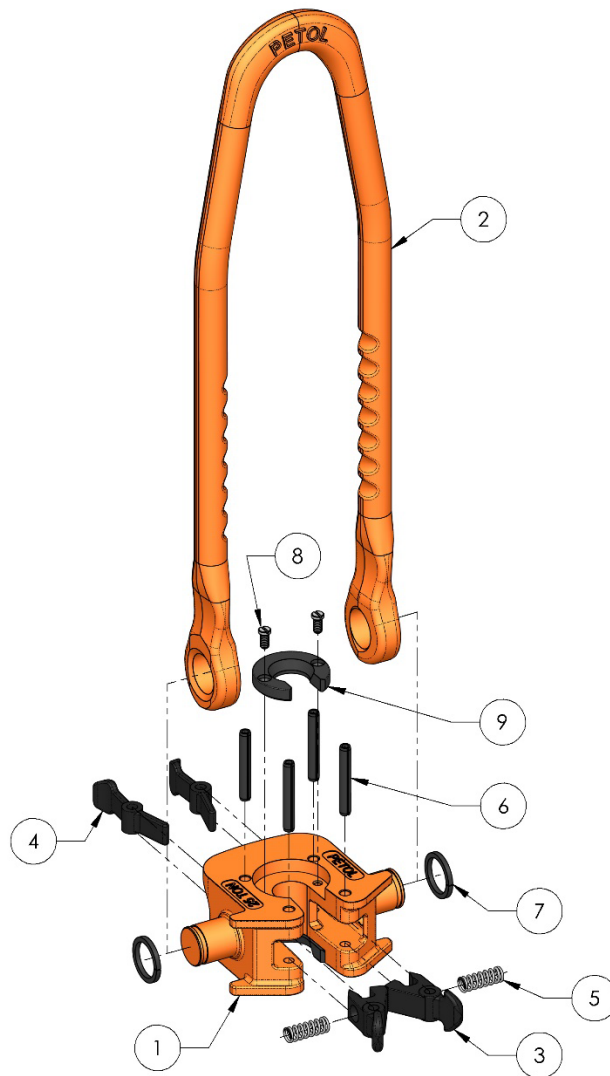

PETOL™ SUCKEROD ELEVATOR – REA025H-LB (Long Bail) Parts List

ITEM	QTY	PART NUMBER	DESCRIPTION
*1	1	REB025H	Body
*2	1	REH025-F	Bail (long)
3	2	REF025A	Front latch
4	2	RER025	Rear latch
5	2	HS32	Latch spring
6	4	HXP003	Latch pin
7	2	HXRC144	Retaining collar
8	4	HXS043	Plate Insert screw
9	2	REI025-058	Plate Insert – 5/8", 3/4" suckerod
9	2	REI025-034	Plate Insert – 3/4", 7/8" suckerod
9	2	REI025-100	Plate Insert – 1" suckerod
9	2	REI025-118	Plate Insert – 1-1/8" suckerod

*Elevator body and bail are not available as individual components.

NOTE: Plate Inserts are sold separate from Rod Elevator.

4450 S. Hwy. 6 | P.O. Box 192
Clifton, TX 76634 | USA
www.PETOL.com

sales@petol.com | 254.675.8651