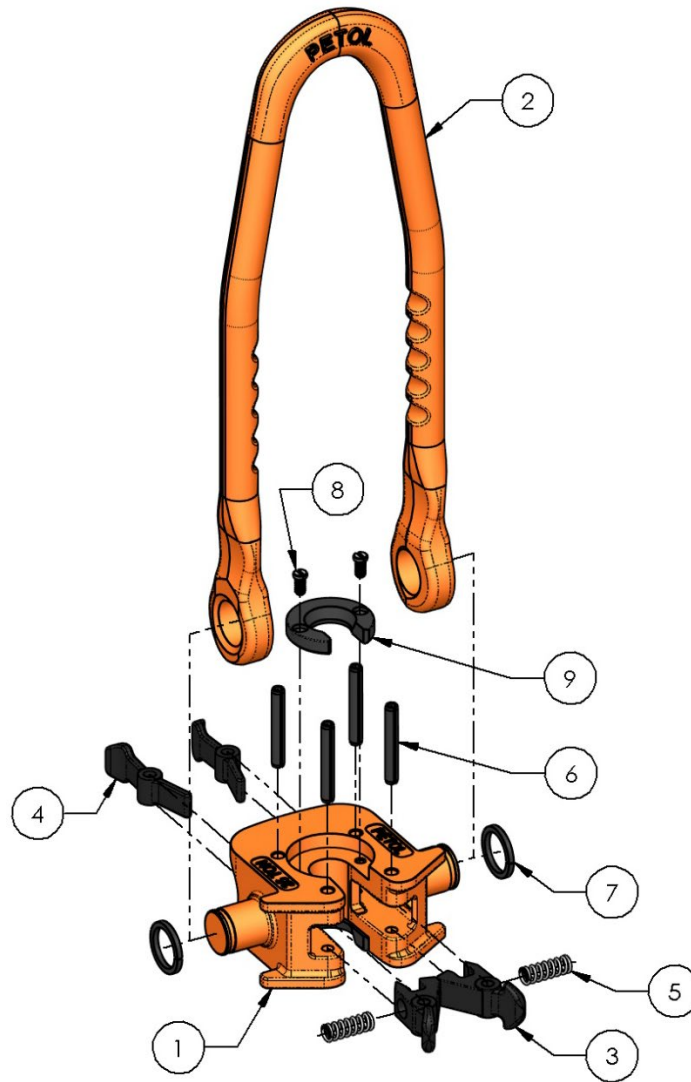

PETOL™ SUCKEROD ELEVATOR – REA025H Parts List

ITEM	QTY	PART NUMBER	DESCRIPTION
*1	1	REB025H	Body
*2	1	REH025H	Bail
3	2	REF025A	Front latch
4	2	RER025	Rear latch
5	2	HS32	Latch spring
6	4	HXP003	Latch pin
7	2	HXRC144	Retaining collar
8	4	HXS043	Plate Insert screw
9	2	REI025-058	Plate Insert – 5/8", 3/4" suckerod
9	2	REI025-034	Plate Insert – 3/4", 7/8" suckerod
9	2	REI025-100	Plate Insert – 1" suckerod
9	2	REI025-118	Plate Insert – 1-1/8" suckerod

*Elevator body and bail are not available as individual components.

NOTE: Plate Inserts are sold separate from Rod Elevator.

4450 S. Hwy. 6 | P.O. Box 192
Clifton, TX 76634 | USA
www.PETOL.com

sales@petol.com | 254.675.8651