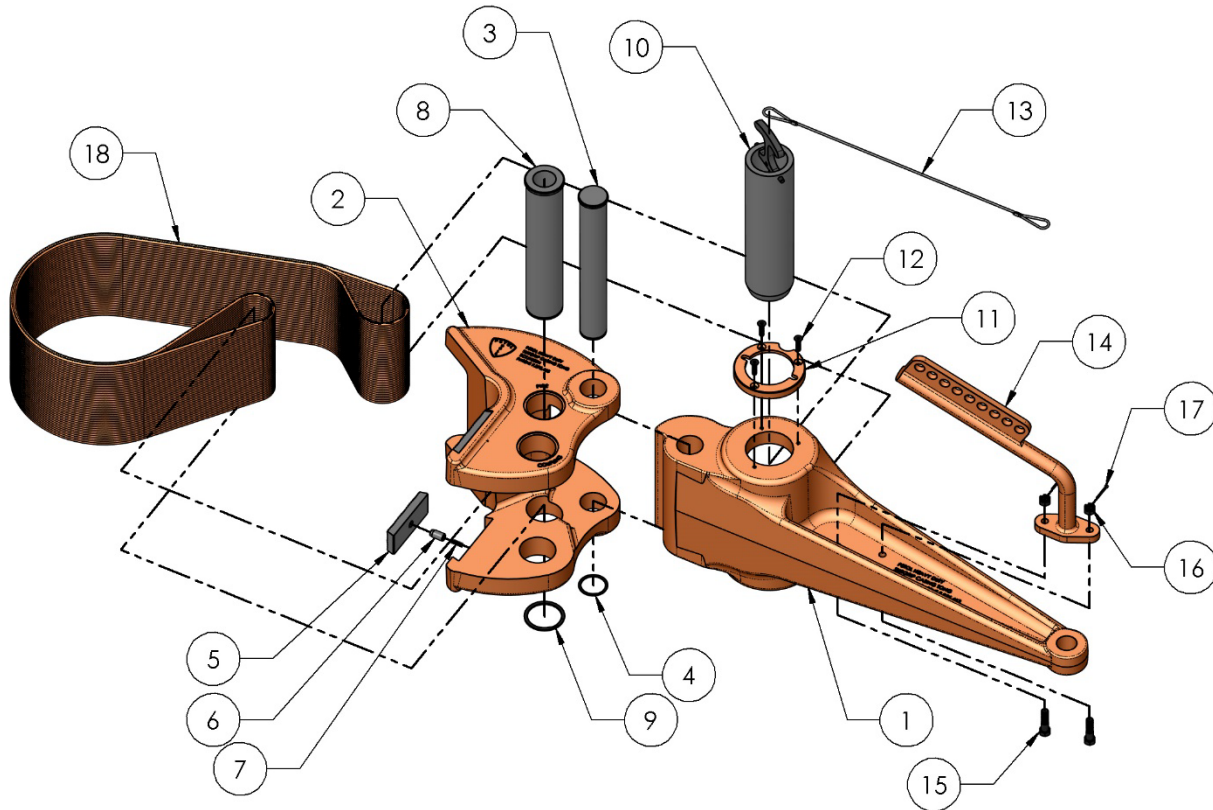

PETOL™ SURGRIP™ BELT TONG™ - SCT1020H Parts List

Item	Qty.	Part Number	Description
1	1	SCTH1020H	Handle
2	1	SCTJ1020H	Jaw
3	1	HP397	Jaw-handle pin
4	1	HXSR200	Retaining ring
5	2	HI06D	Diamond point insert
6	2	HP904	Insert key
7	2	HS21	Insert key spring
8	1	HP398	Belt – jaw pin
9	1	HXSR275	Spiral retaining ring
10	1	HP399	Belt-handle pin
11	2	SCTY2036-3	Locking Cap
12	6	HXS011	Countersunk screw
13	1	HXL001	Lanyard
14	1	HH19	Hanger
15	2	HXS047	Hex bolt
16	2	HXN062	Slotted nut
17	2	HXC008	Cotter pin
18	as req'd.	*	Belt