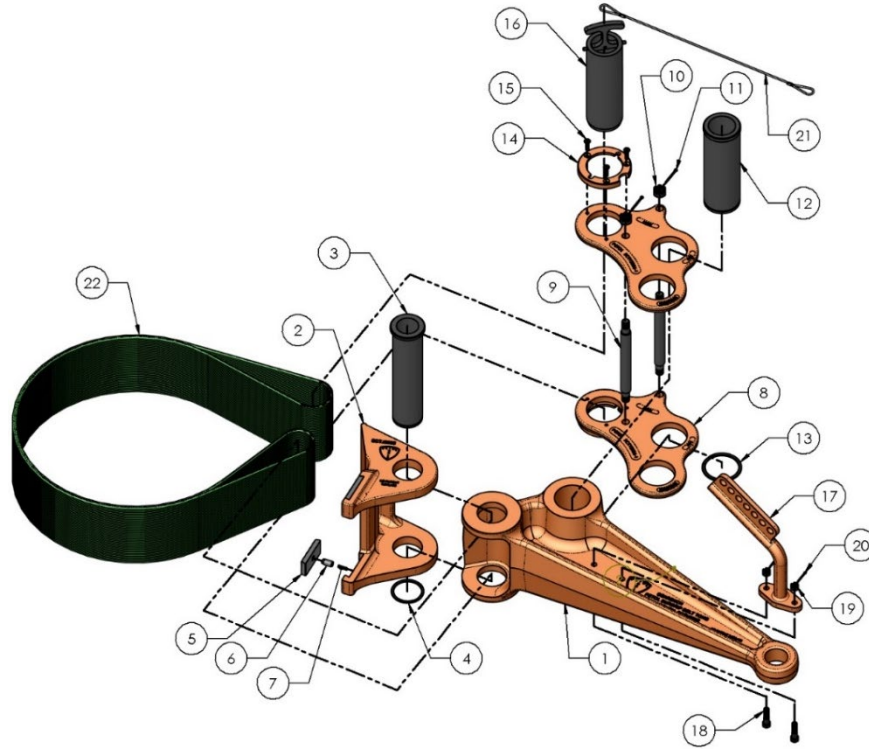

# PETOL™ SURGRIP™ BELT TONG™ - SCT2036 Parts List

| Item | Qty.      | Part Number | Description           |
|------|-----------|-------------|-----------------------|
| 1    | 1         | SCTH2036    | Handle                |
| 2    | 1         | SCTJ2036    | Jaw                   |
| 3    | 1         | HP403       | Belt-Jaw-handle pin   |
| 4    | 1         | HXSR300     | Spiral retaining ring |
| 5    | 2         | HI09D       | Diamond point insert  |
| 6    | 2         | HP904       | Insert key            |
| 7    | 2         | HS21        | Insert key spring     |
| 8    | 2         | SCTY2036-1  | Yoke plate            |
| 9    | 2         | SCTY2036-2  | Yoke grip             |
| 10   | 4         | HXN057      | Slotted nut           |
| 11   | 4         | HXC003      | Cotter pin            |
| 12   | 1         | HP387       | Yoke-handle pin       |
| 13   | 1         | HXSR362     | Spiral retaining ring |
| 14   | 2         | SCTY2036-3  | Locking cap           |
| 15   | 6         | HXS011      | Countersunk screw     |
| 16   | 1         | HP388       | Belt-Yoke pin         |
| 17   | 1         | HH18        | Hanger                |
| 18   | 2         | HXS047      | Hex bolt              |
| 19   | 2         | HXN062      | Slotted nut           |
| 20   | 2         | HXC008      | Cotter pin            |
| 21   | 1         | HXL001      | Lanyard               |
| 22   | as req'd. | *           | Belt                  |