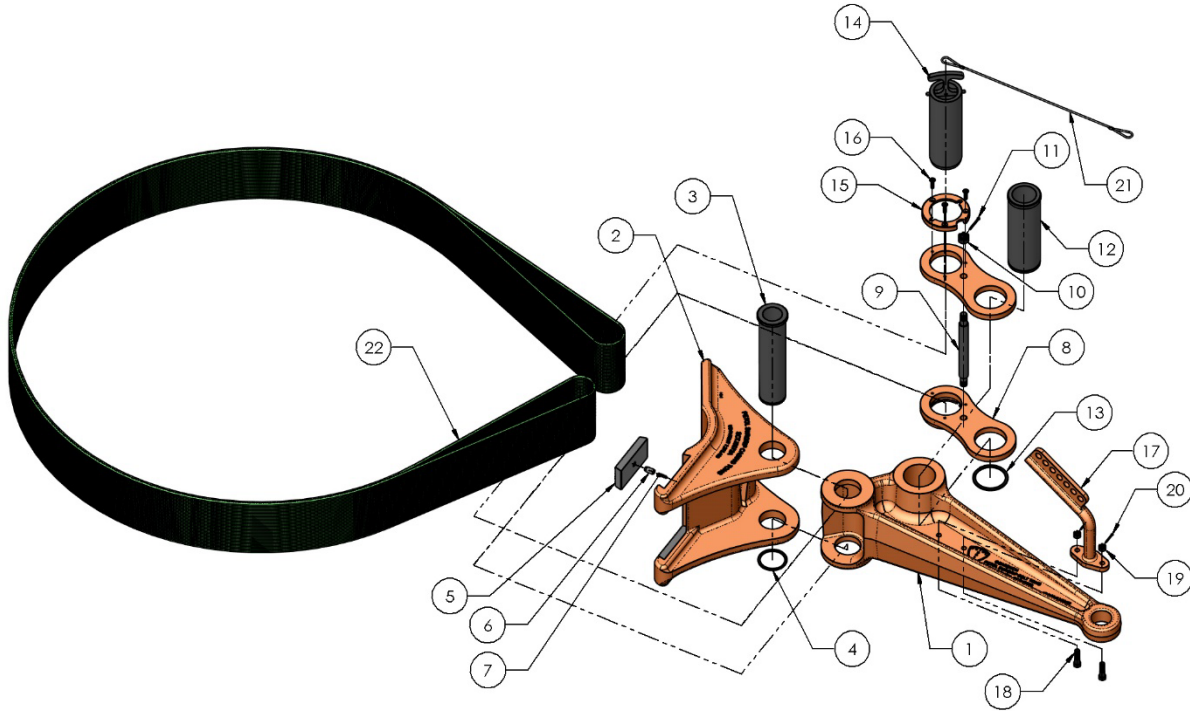

PETOL™ SURGRIP™ BELT TONG™ - SCT3672 Parts List

Item	Qty.	Part Number	Description
1	1	SCTH2036	Handle
2	1	SCTJ3672	Jaw
3	1	HP386	Belt-Jaw-handle pin
4	2	HXSR300	Spiral retaining ring
5	2	HI09D	Diamond point insert
6	2	HP904	Insert key
7	2	HS21	Insert key spring
8	2	SCTY3672-1	Yoke plate
9	1	SCTY2036-2	Yoke grip
10	2	HXN057	Slotted nut
11	2	HXC003	Cotter pin
12	1	HP387	Yoke-handle pin
13	1	HXSR362	Spiral retaining ring
14	1	HP388	Belt-Yoke pin
15	2	SCTY2036-3	Locking cap
16	6	HXS011	Countersunk screw
17	1	HH18	Hanger
18	2	HXS047	Hex bolt
19	2	HXN062	Slotted nut
20	2	HXC008	Cotter pin
21	1	HXL001	Lanyard
22	as req'd.	*	Belt