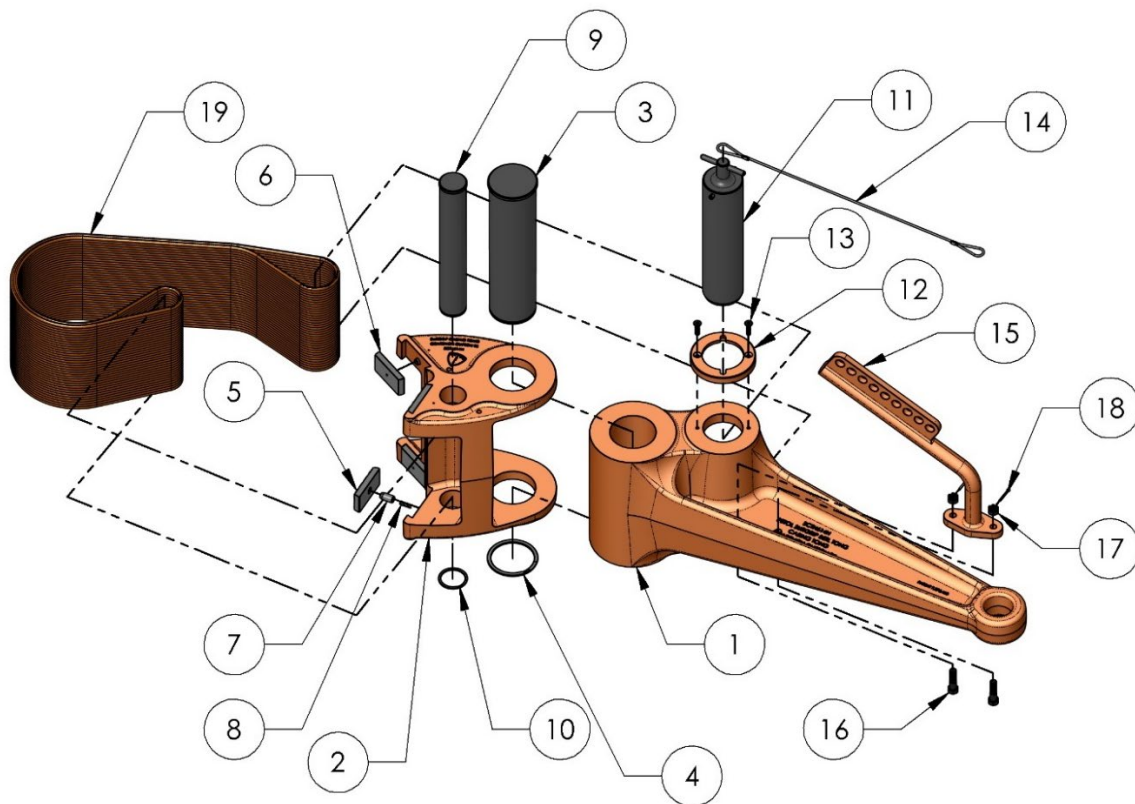

# PETOL™ SURGRIP™ BELT TONG™ - SCT614H Parts List

Item	Qty.	Part Number	Description
1	1	SCTH614H	Handle
2	1	SCTJ614H	Jaw
3	1	HP410	Jaw-handle pin
4	1	HXSR375	Spiral retaining ring
5	2	HI09D	Diamond point insert
6	2	HI09B	Blank insert
7	4	HP904	Insert key
8	4	HS21	Insert key spring
9	1	HP411	Belt – jaw pin
10	1	HXSR212	Spiral retaining ring
11	1	HP412	Belt-handle pin
12	2	SCTL614H	Locking cap
13	4	HXS011	Countersunk screw
14	1	HXL001	Lanyard
15	1	HH19	Hanger
16	2	HXS047	Hanger bolt
17	2	HXN062	Slotted nut
18	2	HXC008	Cotter pin
19	as req'd.	*	Belt