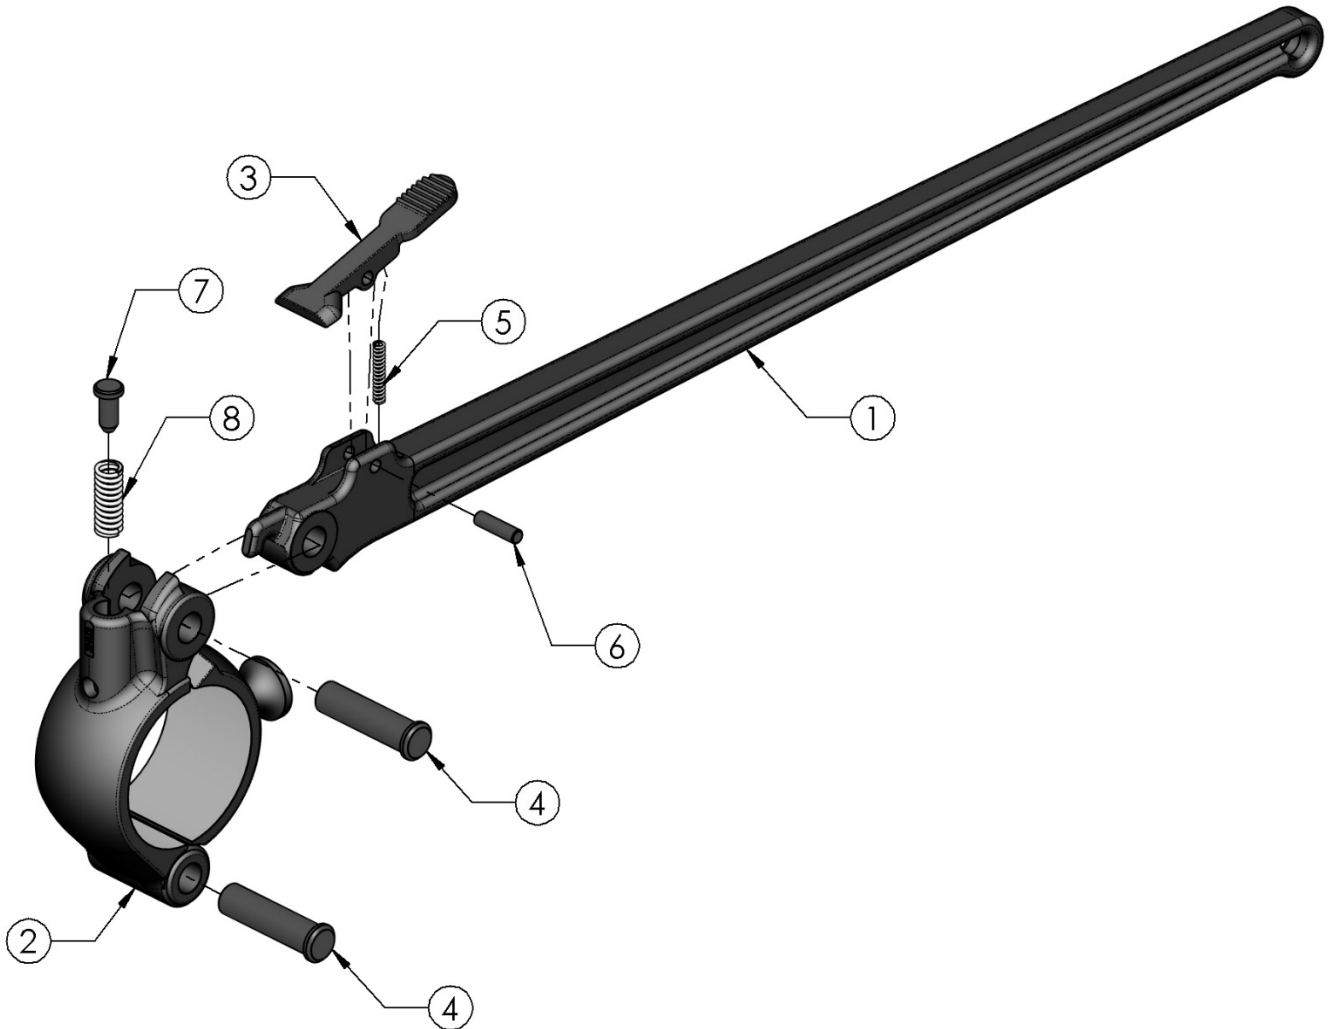

PETOL™ SHOTHOLE CASING TONG – SHA3 Parts List

Item	Qty.	Part Number	Description
1	1	SHH3	Handle
2	1	SH3J-I1	Jaw set
3	1	SHC3	Latch
4	2	HP004	Jaw rivet and Handle-jaw rivet
5	1	HS20S	Latch spring
6	1	HP024	Latch rivet
7	1	HG03	Jaw spring guide
8	1	HS06	Jaw spring