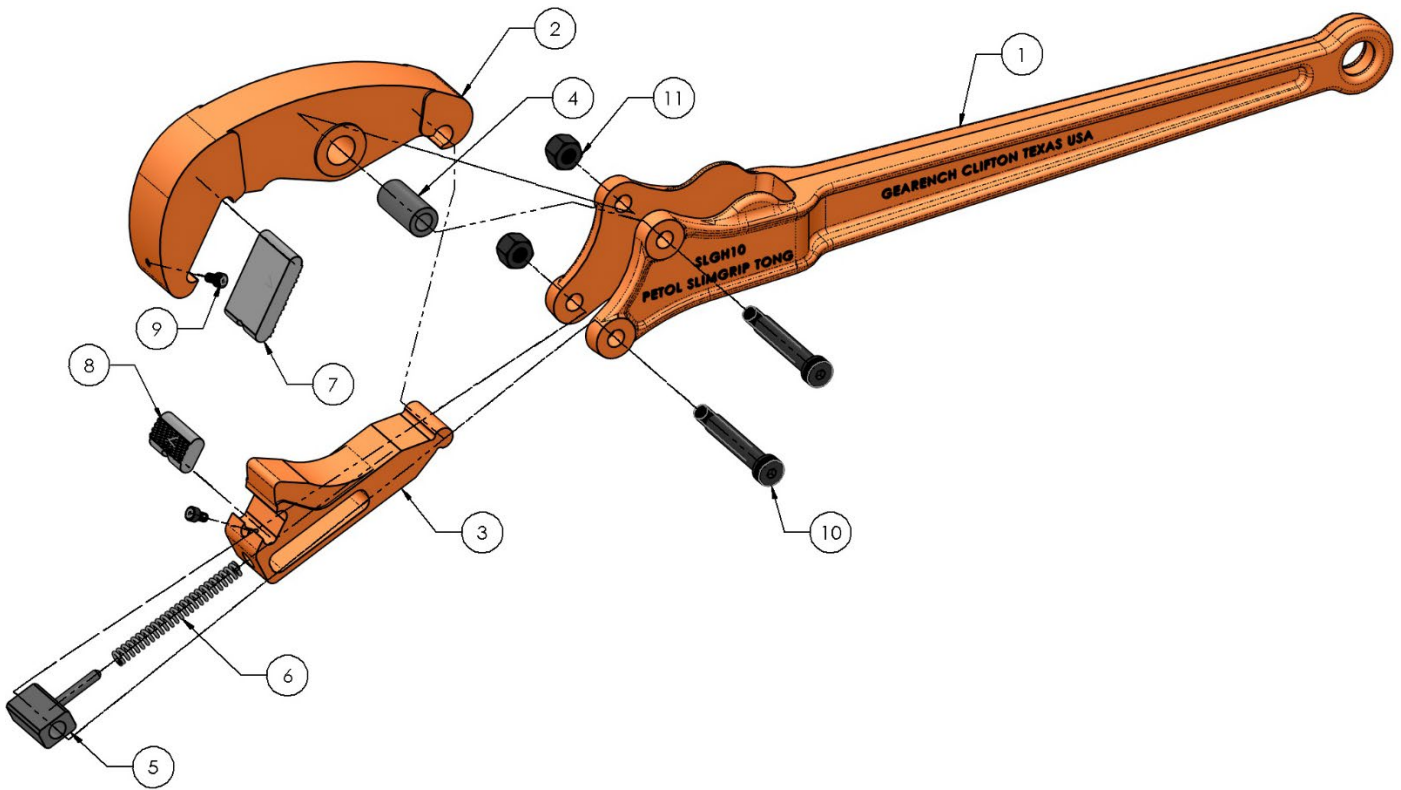

PETOL™ SLIMGRIP TONG – SLG10 Parts List

Item	Qty	Part Number	Description
1	1	SLGH10	Handle
2	1	SLGU10	Upper jaw
3	1	SLGL10	Lower jaw
4	1	HU21	Upper jaw bushing
5	1	HU22	Lower jaw bushing
6	1	HS10	Spring
7	1	HI36D	Upper jaw diamond point insert
8	1	HI37D	Lower jaw diamond point insert
9	2	HXS073	Insert retaining screw
10	2	HB68	Jaw bolt with nut
11	2	HXN010	Jaw bolt nut only