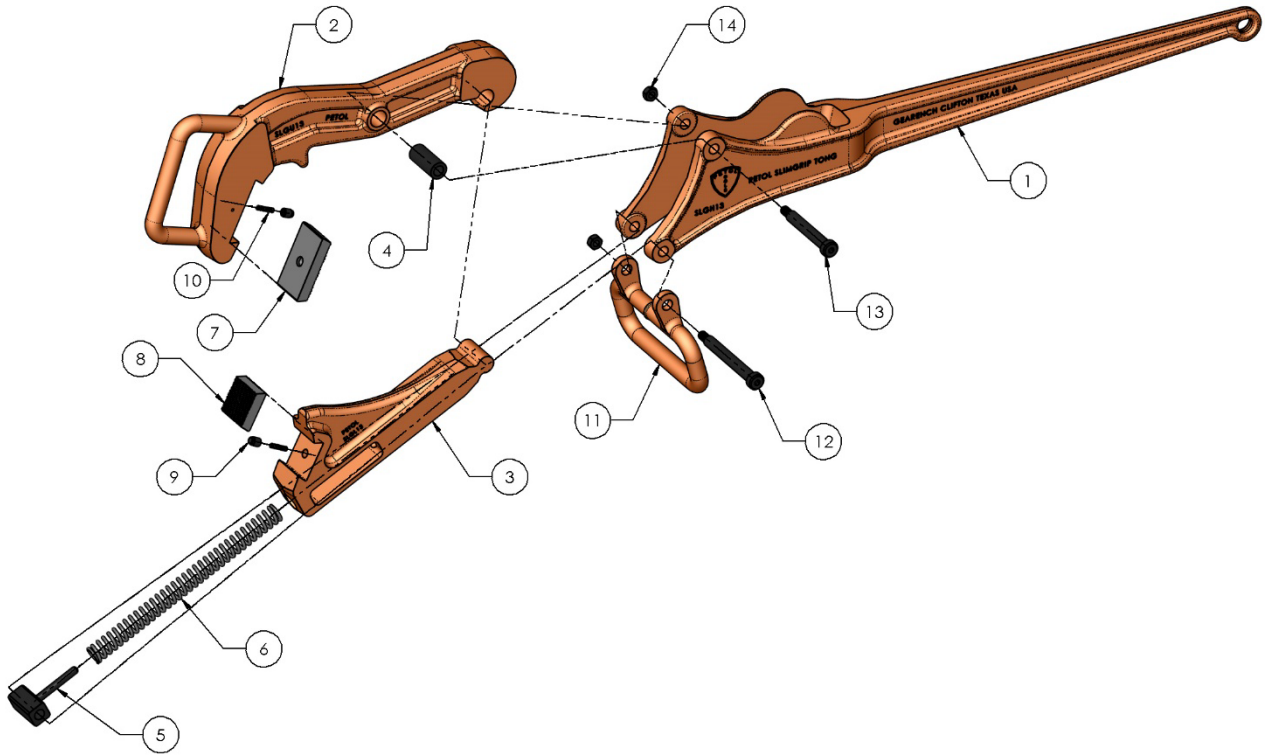

# PETOL™ SLIMGRIP TONG – SLG13 Parts List

Item	Qty	Part Number	Description
1	1	SLGH13	Handle
2	1	SLGU13	Upper jaw
3	1	SLGL13	Lower jaw
4	1	HU13	Upper jaw bushing
5	1	HU14	Lower jaw bushing
6	1	HS36	Spring
7	1	HI32D	Upper jaw diamond point insert
8	1	HI33D	Lower jaw diamond point insert
9	2	HP902	Insert key
10	2	HS20SS	Insert key spring
11	1	SLGN13-F	Hanger
12	1	HB15	Lower jaw – hanger bolt & nut
13	1	HB16	Upper jaw bolt & nut
14	2	HXN065	Jaw bolt nut only