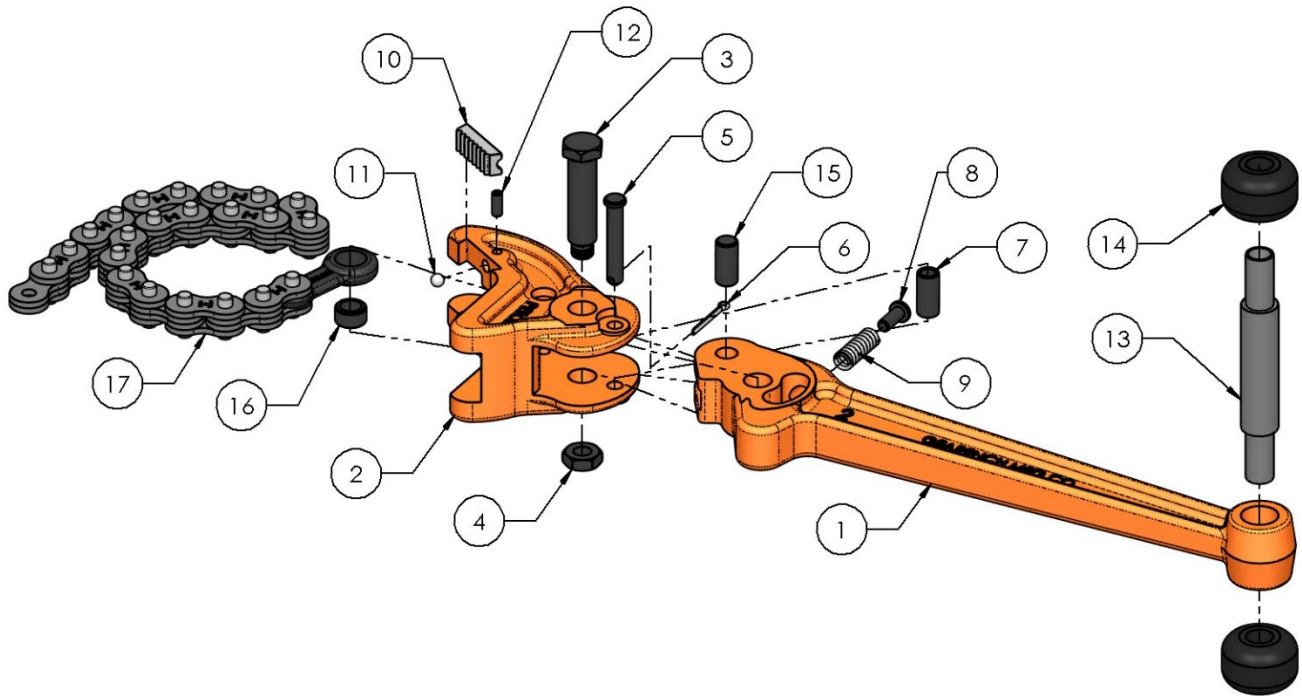

# PETOL™ STABBING TONG – SSA2 Parts List

Item	Qty.	Part Number	Description
1	1	SSH2	Handle
2	1	SSJ2	Jaw
3	1	HB10	Jaw – handle bolt with nut
4	1	HXN001	Jaw – handle bolt nut only
5	1	HP210	Spring pin with cotter
6	1	HXC001	Spring pin cotter only
7	1	HU25	Spring pin bushing
8	1	HG01	Spring guide
9	1	HS12	Spring
10	2	HI01T	Tooth insert
11	2	HP901	Insert key
12	2	HP272	Insert key retaining pin
13	1	SSC2	Handle crossbar
14	2	SSK1	Handle crossbar knob
15	1	HP271	Master link – handle pin
16	1	HU43	Master link bushing
17	1	C122-P	Chain assembly with master link