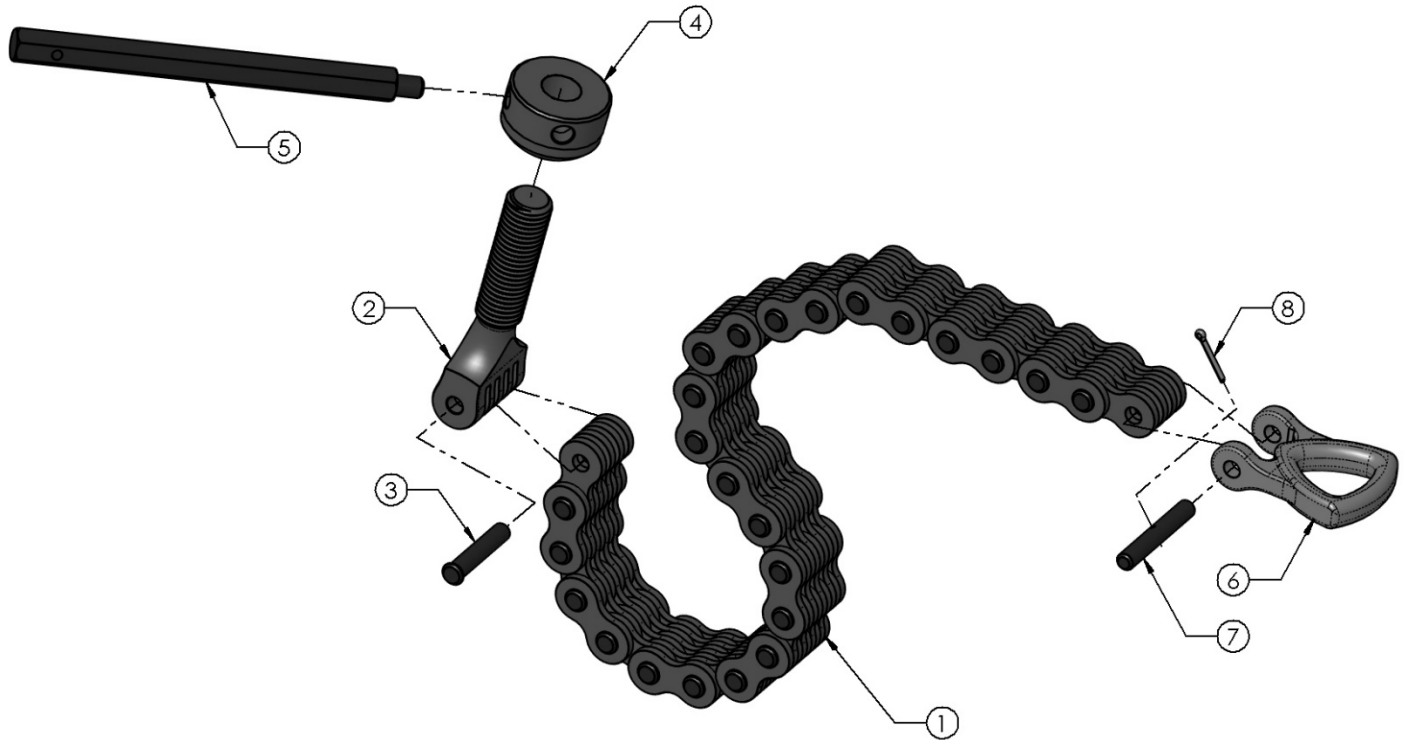

# PETOL™ PULLDOWN VISETONG – VTDA115H Parts List

Item	Qty.	Part Number	Description
1	1	VTDH115H	Handle
2	1	HP356	Handle lock pin
3	2	HP274-RP	Lock pin retaining plate
4	2	HXS090	Retaining plate screw
5	1	HP297	Pawl latch pin
6	1	TVJ115H	Jaw
7	1	HP292	Handle – jaw pin with retaining rings
8	2	HXRR125	Jaw pin retaining ring only
9, 10	4	HI04D	Diamond point insert (standard)
9, 10		HI04K	Knurled insert (optional)
10		HI04B	Blank insert (optional)
11	4	HP903	Insert key
12	4	HS20S	Insert key spring
13	1	TVP115	Pawl
14	1	TVL116	Pawl latch
15	1	HS25	Pawl latch spring
16	1	HP026	Pawl latch rivet
17	1	151-45-25T	Chain assembly (see next page for parts)

# PETOL™ PULLDOWN VISETONG – VTDA115H Parts List

Item	Part No.	Description
1	151-45-25	Special chain only
2	HV07-45	Chain screw
3	HP236	Chain screw rivet
4	HN05	Chain screw nut
5	HP951	Chain nut lever
6	HD2-45	Chain handle
7	HP280	Chain handle pin with cotter
8	HXC002	Chain handle pin cotter only