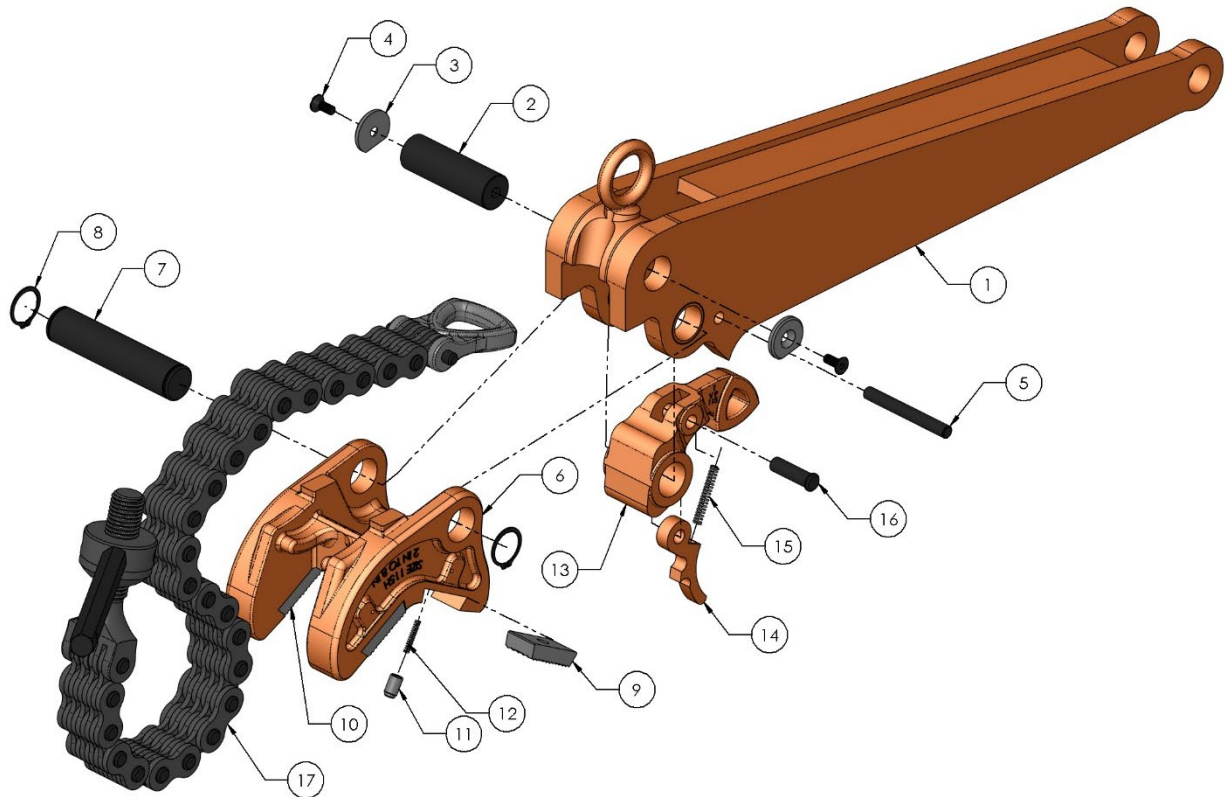

# PETOL™ PULLDOWN VISETONG – VTDA115H Parts List

Item	Qty.	Part Number	Description
1	1	VTDH115H	Handle
2	1	HP356	Handle lock pin
3	2	HP274-RP	Lock pin retaining plate
4	2	HXS090	Retaining plate screw
5	1	HP297	Pawl latch pin
6	1	TVJ115H	Jaw
7	1	HP292	Handle – jaw pin with retaining rings
8	2	HXRR125	Jaw pin retaining ring only
9, 10	4	HI04D	Diamond point insert (standard)
9, 10		HI04K	Knurled insert (optional)
10		HI04B	Blank insert (optional)
11	4	HP903	Insert key
12	4	HS20S	Insert key spring
13	1	TVP115	Pawl
14	1	TVL116	Pawl latch
15	1	HS25	Pawl latch spring
16	1	HP026	Pawl latch rivet
17	1	151-45-25T	Chain assembly (see next page for parts)

# PETOL™ PULLDOWN VISETONG – VTDA115H Parts List

Item	Part No.	Description
1	151-45-25	Special chain only
2	HV07-45	Chain screw
3	HP236	Chain screw rivet
4	HN05	Chain screw nut
5	HP951	Chain nut lever
6	HD2-45	Chain handle
7	HP280	Chain handle pin with cotter
8	HXC002	Chain handle pin cotter only