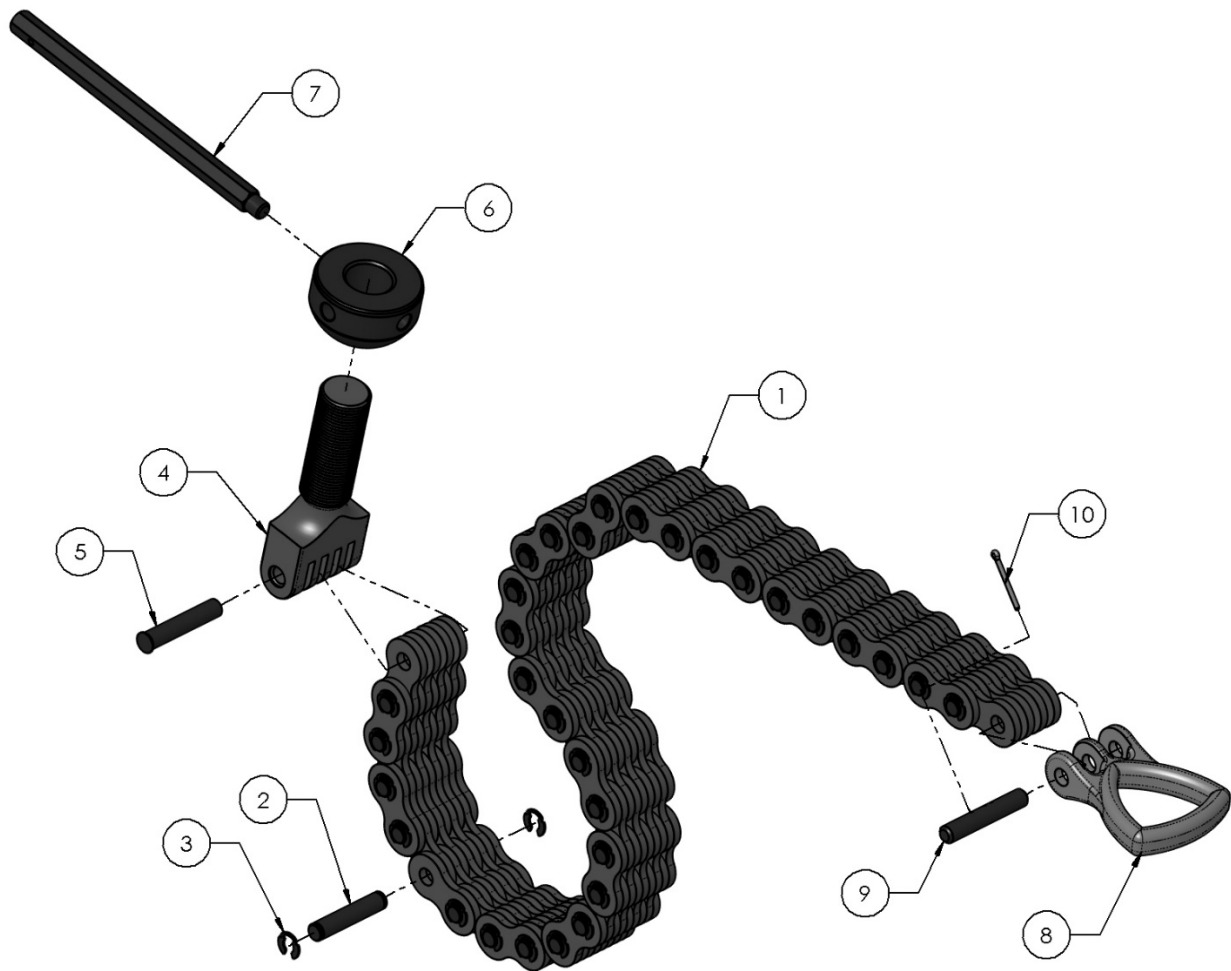

PETOL™ PULLDOWN VISETONG – VTDA116H Parts List

Item	Qty.	Part Number	Description
1	1	VTDH116H	Handle
2	1	HP336	Handle lock pin
3	2	HP275-RP	Lock pin retaining plate
4	2	HXS090	Retaining plate screw
5	1	HP298	Pawl latch pin
6	1	TVJ116H	Jaw
7	1	HP277	Handle – jaw pin with retaining rings
8	2	HXRR175	Jaw pin retaining ring only
9, 10	4	HI09D	Diamond point insert (standard)
9, 10		HI09K	Knurled insert (optional)
10		HI09B	Blank insert (optional)
11	4	HP904	Insert key
12	4	HS21	Insert key spring
13	1	TVP116HV	Pawl
14	1	TVL116HV	Pawl latch
15	1	HS25	Pawl latch spring
16	1	HP050	Pawl latch rivet
17	1	*	Chain assembly (see next page for parts)

*See Chain Guide on product web page

4450 S. Hwy. 6 | P.O. Box 192
Clifton, TX 76634 | USA
www.PETOL.com

sales@petol.com | 254.675.8651

PETOL™ PULLDOWN VISETONG – VTDA116H Parts List

Item	Part No.	Description
1	161-45-02K	Special chain only
1	161-45-03K	Special chain only
1	161-45-04K	Special chain only
1	161-45-05K	Special chain only
1	161-45-07K	Special chain only
2	HP326	Chain pin with kliprings
3	HXKR062	Chain pin klipring only
4	HV04-45	Chain screw
5	HP290	Chain screw rivet
6	HN02	Chain screw nut
7	HP952	Chain nut lever
8	HD3-45	Chain handle
9	HP282	Chain handle pin with cotter
10	HXC003	Chain handle pin cotter only