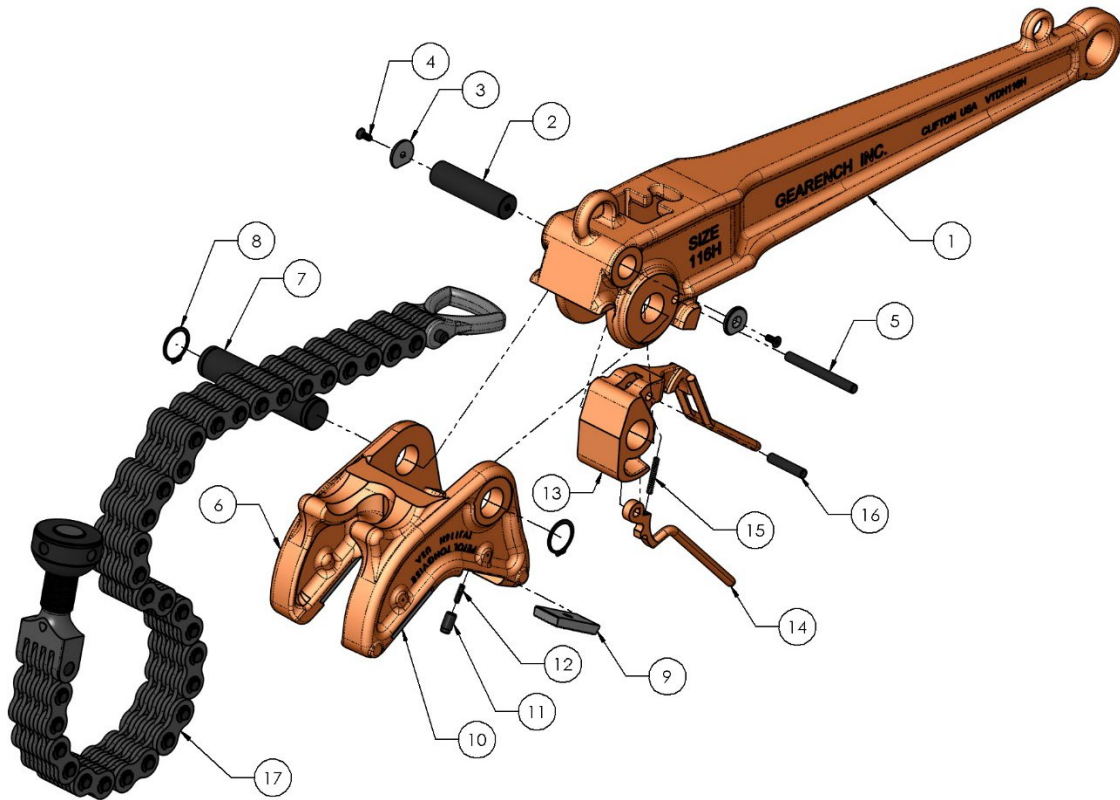

PETOL™ PULLDOWN VISETONG – VTDA116H Parts List

Item	Qty.	Part Number	Description
1	1	VTDH116H	Handle
2	1	HP336	Handle lock pin
3	2	HP275-RP	Lock pin retaining plate
4	2	HXS090	Retaining plate screw
5	1	HP298	Pawl latch pin
6	1	TVJ116H	Jaw
7	1	HP277	Handle – jaw pin with retaining rings
8	2	HXRR175	Jaw pin retaining ring only
9, 10	4	HI09D	Diamond point insert (standard)
9, 10		HI09K	Knurled insert (optional)
10		HI09B	Blank insert (optional)
11	4	HP904	Insert key
12	4	HS21	Insert key spring
13	1	TVP116HV	Pawl
14	1	TVL116HV	Pawl latch
15	1	HS25	Pawl latch spring
16	1	HP050	Pawl latch rivet
17	1	*	Chain assembly (see next page for parts)

*See Chain Guide on product web page

4450 S. Hwy. 6 | P.O. Box 192
Clifton, TX 76634 | USA
www.PETOL.com

sales@petol.com | 254.675.8651

PETOL™ PULLDOWN VISETONG – VTDA116H Parts List

Item	Part No.	Description
1	161-45-02K	Special chain only
1	161-45-03K	Special chain only
1	161-45-04K	Special chain only
1	161-45-05K	Special chain only
1	161-45-07K	Special chain only
2	HP326	Chain pin with kliprings
3	HXKR062	Chain pin klipring only
4	HV04-45	Chain screw
5	HP290	Chain screw rivet
6	HN02	Chain screw nut
7	HP952	Chain nut lever
8	HD3-45	Chain handle
9	HP282	Chain handle pin with cotter
10	HXC003	Chain handle pin cotter only