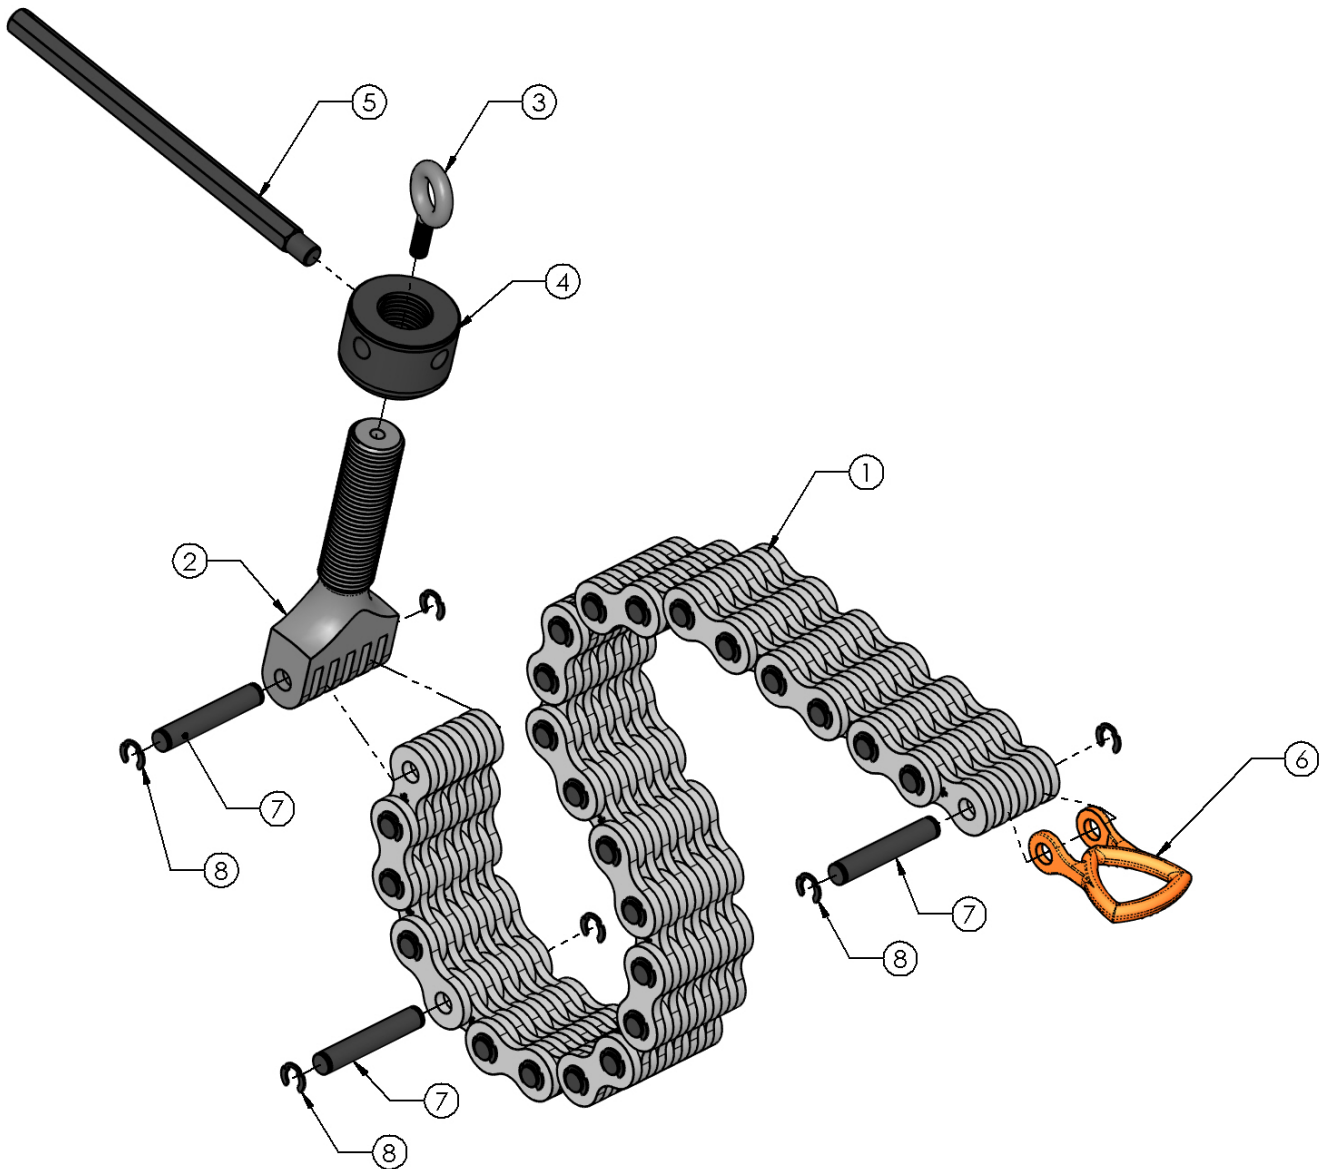

PETOL™ PULLDOWN VISETONG – VTDA120 Parts List

Item	Qty.	Part Number	Description
1	1	VTDH120	Handle
2	1	HP222	Handle lock pin
3	2	HP279-RP	Lock pin retaining plate
4	2	HXS090	Retaining plate screw
5	1	HP344	Pawl latch pin
6	1	TVJ120	Jaw
7	1	HP345	Handle – jaw pin with retaining rings
8	2	HXRR300	Jaw pin retaining ring only
9, 10	4	HI11D	Diamond point insert (standard)
9, 10		HI11K	Knurled insert (optional)
10		HI11B	Blank insert (optional)
11	4	HP904	Insert key
12	4	HS21	Insert key spring
13	1	TVP120	Pawl
14	1	TVL120	Pawl latch
15	1	HS03	Pawl latch spring
16	1	HP029	Pawl latch pin with kliprings
17	2	HXKR100	Pawl latch pin klipring only
18	1	*	Chain assembly (see next page for parts)

*See Chain Guide on product web page

4450 S. Hwy. 6 | P.O. Box 192
Clifton, TX 76634 | USA
www.PETOL.com

sales@petol.com | 254.675.8651

PETOL™ PULLDOWN VISETONG – VTDA120 Parts List

Item	Part No.	Description
1	201-56-02	Special chain only
1	201-56-03	Special chain only
1	201-56-05	Special chain only
1	201-56-07	Special chain only
2	HV06-56	Chain screw
3	HB66	Eye bolt
4	HN07	Chain screw nut
5	HP955	Chain nut lever
6	HD5-56	Chain handle
7	HP328	Chain pin with kliprings
8	HXKR100	Chain pin klipring only