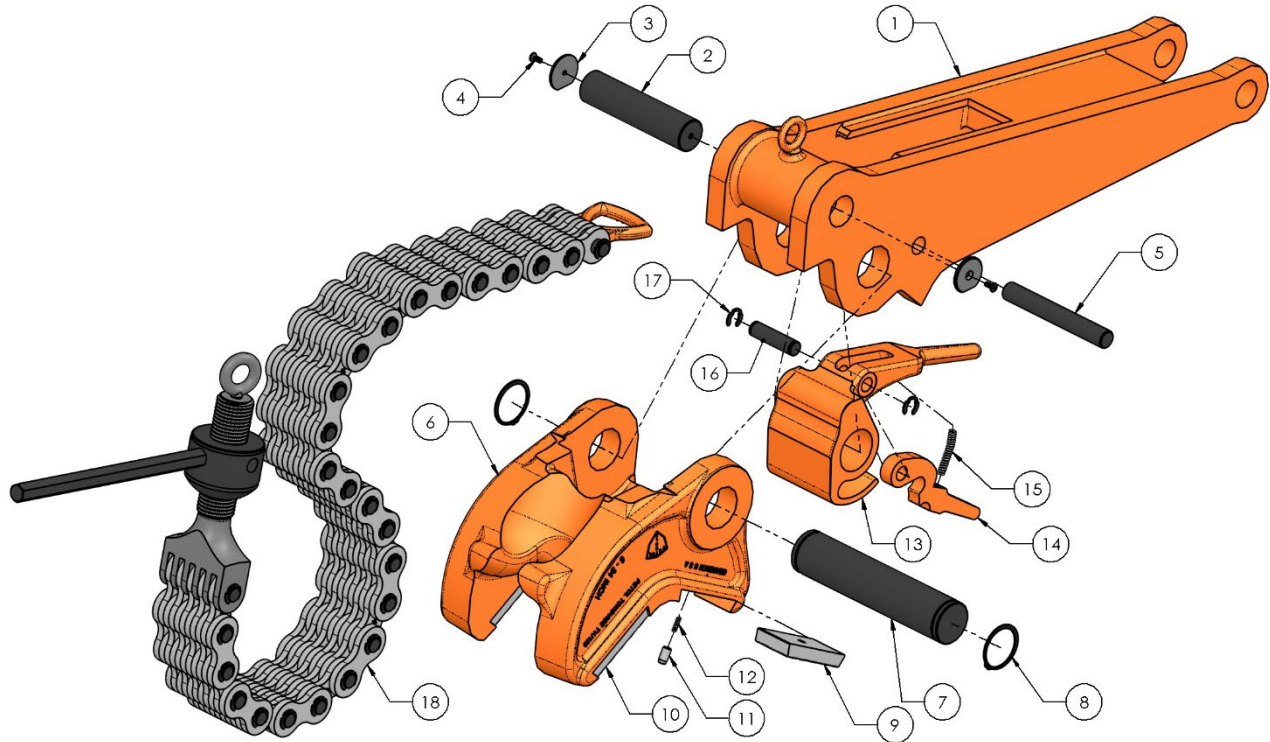

PETOL™ PULLDOWN VISETONG – VTDA120 Parts List

Item	Qty.	Part Number	Description
1	1	VTDH120	Handle
2	1	HP222	Handle lock pin
3	2	HP279-RP	Lock pin retaining plate
4	2	HXS090	Retaining plate screw
5	1	HP344	Pawl latch pin
6	1	TVJ120	Jaw
7	1	HP345	Handle – jaw pin with retaining rings
8	2	HXRR300	Jaw pin retaining ring only
9, 10	4	HI11D	Diamond point insert (standard)
9, 10		HI11K	Knurled insert (optional)
10		HI11B	Blank insert (optional)
11	4	HP904	Insert key
12	4	HS21	Insert key spring
13	1	TVP120	Pawl
14	1	TVL120	Pawl latch
15	1	HS03	Pawl latch spring
16	1	HP029	Pawl latch pin with kliprings
17	2	HXKR100	Pawl latch pin klipring only
18	1	*	Chain assembly (see next page for parts)

*See Chain Guide on product web page

4450 S. Hwy. 6 | P.O. Box 192
Clifton, TX 76634 | USA
www.PETOL.com

sales@petol.com | 254.675.8651

PETOL™ PULLDOWN VISETONG – VTDA120 Parts List

Item	Part No.	Description
1	201-56-02	Special chain only
1	201-56-03	Special chain only
1	201-56-05	Special chain only
1	201-56-07	Special chain only
2	HV06-56	Chain screw
3	HB66	Eye bolt
4	HN07	Chain screw nut
5	HP955	Chain nut lever
6	HD5-56	Chain handle
7	HP328	Chain pin with kliprings
8	HXKR100	Chain pin klipring only